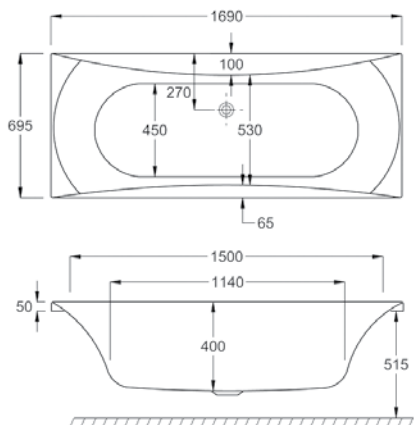

ALPHA

L 1700MM
W 700MM

	5MM	CARRONITE
ALPHA	✓	✓
L-SHAPED PANEL 1700x700x515	-	✓
FRONT PANEL 1700x515	✓	✓
END PANEL 700x515	✓	✓

Carronite

Panel

Whirlpool

WATER CAPACITY

160 LTR

This measurement is taken to the overflow

WHIRLPOOL COMPATIBLE

C-LENDA SYSTEMS

1, 2, 3, 4, 5, 6

KIT REFERENCES

STANDARD - AK-01

CARRONITE - AK-01-C