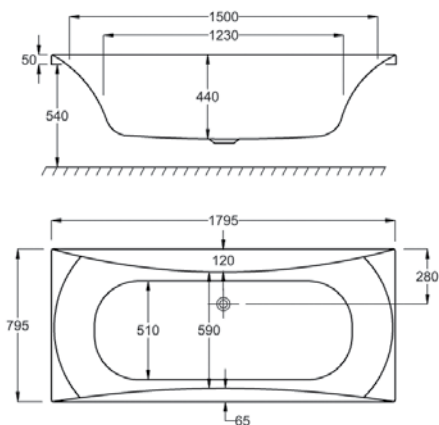

ALPHA

L 1800MM

W 800MM

	5MM	CARRONITE
ALPHA	✓	✓
L-SHAPED PANEL 1800x800x540	-	✓
FRONT PANEL 1800x540	✓	✓
END PANEL 800x540	✓	✓

Carronite

Panel

Whirlpool

WATER CAPACITY

220 LTR

This measurement is taken to the overflow

WHIRLPOOL COMPATIBLE

C-LENDA SYSTEMS

1, 2, 3, 4, 5, 6

KIT REFERENCES

STANDARD - AK-03

CARRONITE - AK-03-C