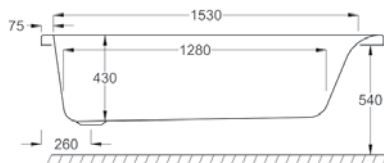

APEX

L 1700MM
W 800MM

	5MM	CARRONITE
APEX	✓	✓
L-SHAPED PANEL 1700x800x540	-	✓
FRONT PANEL 1700x540	✓	✓
END PANEL 800x540	✓	✓
SCREEN CFS-1 (H=1400MM)	✓	✓
SCREEN CFS-2 (H=1500MM)	✓	✓
GRIPS CCG-2	✓	✓

Carronite

Panel

Hand Grips

WATER CAPACITY

210 LTR

This measurement is taken to the overflow

WHIRLPOOL COMPATIBLE

N/A

KIT REFERENCES