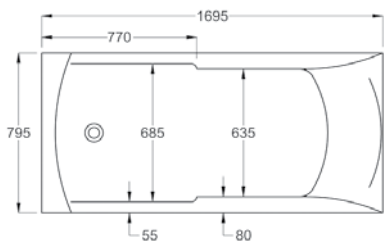

APEX

L 1700MM
W 800MM

	5MM	CARRONITE
APEX	✓	✓
L-SHAPED PANEL 1700x800x540	-	✓
FRONT PANEL 1700x540	✓	✓
END PANEL 800x540	✓	✓
SCREEN CFS-1 (H=1400MM)	✓	✓
SCREEN CFS-2 (H=1500MM)	✓	✓
GRIPS CCG-2	✓	✓

Carronite

Panel

Hand Grips

WATER CAPACITY

210 LTR

This measurement is taken to the overflow

WHIRLPOOL COMPATIBLE

N/A

KIT REFERENCES