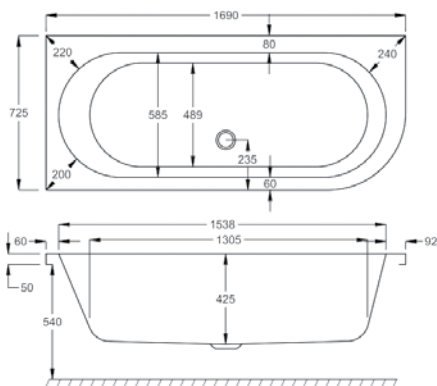

# STATUS

L 1700MM  
W 725MM

	5MM	CARRONITE
<b>STATUS</b>	✓	✓
FRONT PANEL 725	✓	✓
SCREEN CFS-1 (H=1400MM)	✓	✓
SCREEN CFS-2 (H=1500MM)	✓	✓

Left hand and right hand baths available.  
Right hand bath shown.

Carronite

Panel

Whirlpool

**WATER CAPACITY**  
205 LTR

This measurement is taken to the overflow

**WHIRLPOOL COMPATIBLE**  
C-LENDA SYSTEMS  
1 & 4

**KIT REFERENCES**  
STANDARD - AK-01  
CARRONITE - AK-01-C