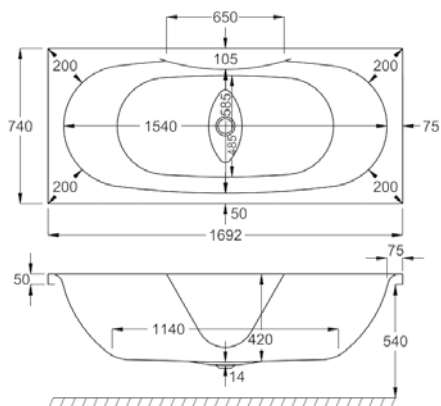

EQUATION

		5MM	CARRONITE
L	1700MM	✓	✓
W	750MM	-	✓
	EQUATION	✓	✓
	L-SHAPED PANEL 1700x750x540	-	✓
	FRONT PANEL 1700x540	✓	✓
	END PANEL 750x540	✓	✓

Carronite

Panel

Whirlpool

WATER CAPACITY

205 LTR

This measurement is taken to the overflow