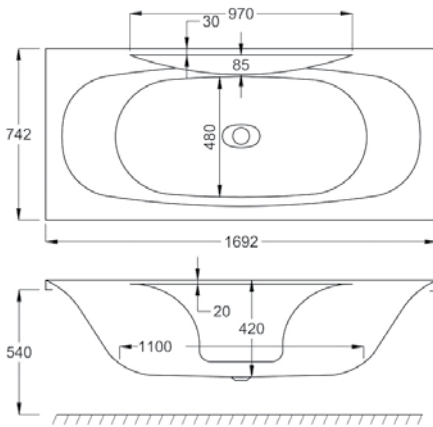

EQUITY

L 1700MM
W 750MM

	5MM	CARRONITE
EQUITY	✓	✓
L-SHAPED PANEL 1700x750x540	-	✓
FRONT PANEL 1700x540	✓	✓
END PANEL 750x540	✓	✓

Carronite

Panel

Whirlpool

WATER CAPACITY

204 LTR

This measurement is taken to the overflow

WHIRLPOOL COMPATIBLE

C-LENDA SYSTEMS

1, 2, 3, 4, 5, 6

KIT REFERENCES

STANDARD - AK-01

CARRONITE - AK-01-C