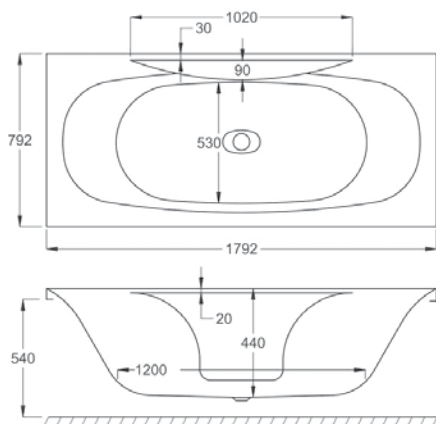

# EQUITY

L 1800MM

W 800MM

	5MM	CARRONITE
<b>EQUITY</b>	✓	✓
L-SHAPED PANEL 1800x800x540	-	✓
FRONT PANEL 1800x540	✓	✓
END PANEL 800x540	✓	✓

Carronite

Panel

Whirlpool

## WATER CAPACITY

225 LTR

This measurement is taken to the overflow