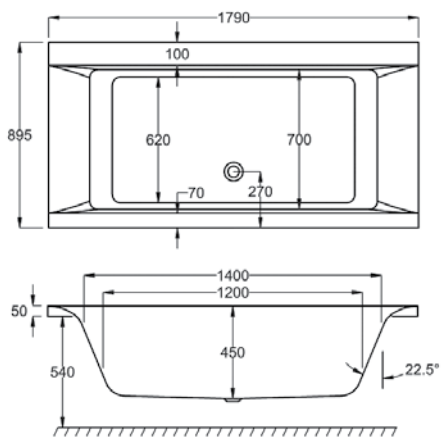

HAIKU

L 1800MM
W 900MM

	5MM	CARRONITE
HAIKU	✓	✓
HAIKU FRONT PANEL 1800x540	✓	✓
HAIKU END PANEL 900x540	✓	✓

Carronite

Panel

Whirlpool

WATER CAPACITY

290 LTR

This measurement is taken to the overflow

WHIRLPOOL COMPATIBLE

C-LENDA SYSTEMS

1, 2, 3, 4, 5, 6

KIT REFERENCES

STANDARD - AK-03

CARRONITE - AK-03-C