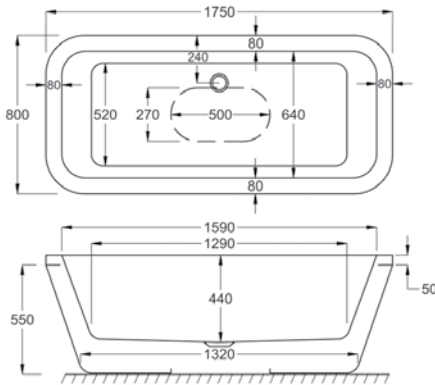

# HALCYON SQUARE

L 1750MM  
W 800MM

	5MM	CARRONITE
<b>HALCYON SQUARE</b>		
(WHITE/RED/BLACK) (INCLUDES WASTE/OVERFLOW)	-	✓
OPTIONAL FILLER (FREESTANDING VERSION ONLY)		
OVERFLOW/FILLER/CLICKER WASTE	-	✓
<b>INSET OPTION</b> HALCYON SQUARE INSET	✓	✓

## WATER CAPACITY

286 LTR

This measurement is taken to the overflow