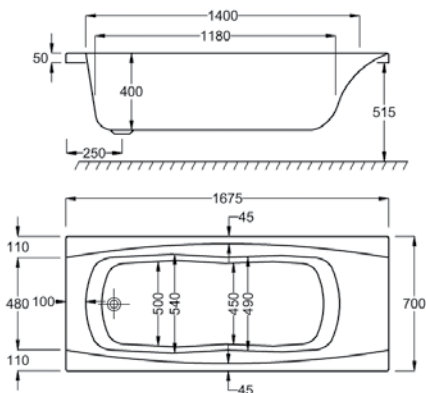

IMPERIAL TG

L 1675MM

W 700MM

	5MM	CARRONITE
IMPERIAL TG	✓	✓
L-PANEL 1675x700x515	-	✓
FRONT PANEL 1675x515	✓	✓
END PANEL 700x515	✓	✓
SCREEN CFS-1 (H=1400MM)	✓	✓
SCREEN CFS-2 (H=1500MM)	✓	✓

Carronite

Panel

Hand Grips

Whirlpool

WATER CAPACITY

180 LTR

This measurement is taken to the overflow

WHIRLPOOL COMPATIBLE

C-LENDA SYSTEMS

1, 2, 3, 4, 5, 6

KIT REFERENCES