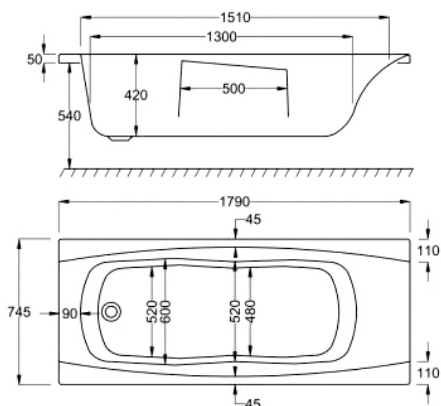

IMPERIAL TG

L 1800MM

W 750MM

	5MM	CARRONITE
IMPERIAL TG	✓	✓
FRONT PANEL 1800x540	✓	✓
END PANEL 750x540	✓	✓
SCREEN CFS-1 (H=1400MM)	✓	✓
SCREEN CFS-2 (H=1500MM)	✓	✓

Carronite

Panel

Hand
Grips

Whirlpool

WATER CAPACITY

210 LTR

This measurement is taken to the overflow

WHIRLPOOL COMPATIBLE

C-LENDA SYSTEMS

1, 2, 3, 4, 5, 6

KIT REFERENCES

STANDARD - AK-01