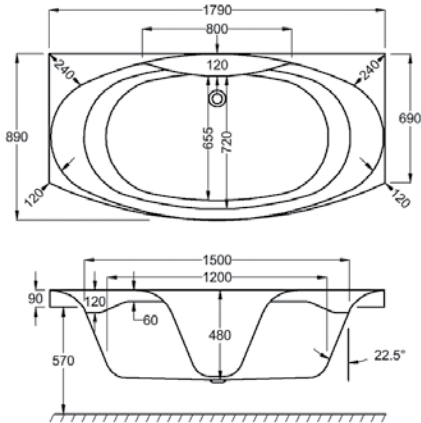

MISTRAL

		5MM	CARRONITE
L 1800MM	MISTRAL	✓	✓
W 700 - 900MM	MISTRAL FRONT PANEL	✓	-
	MISTRAL END PANEL	✓	-

Carronite

Panel

Whirlpool

WATER CAPACITY

330 LTR

This measurement is taken to the overflow