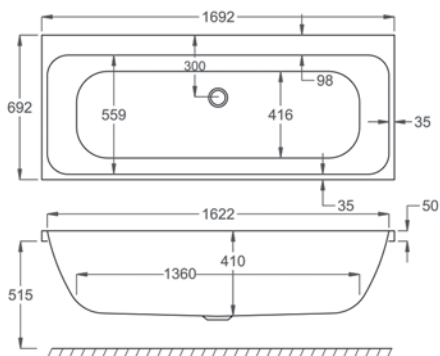

PROFILE DUO

L 1700MM

W 700MM

	5MM	CARRONITE
PROFILE DUO	✓	✓
L-SHAPED PANEL 1700x700x515	-	✓
FRONT PANEL 1700x515	✓	✓
END PANEL 700x515	✓	✓
SCREEN CFS-1 (H=1400MM)	✓	✓
SCREEN CFS-2 (H=1500MM)	✓	✓

Carronite

Panel

WATER CAPACITY

205 LTR

This measurement is taken to the overflow

WHIRLPOOL COMPATIBLE

N/A

KIT REFERENCES

STANDARD - AK-01