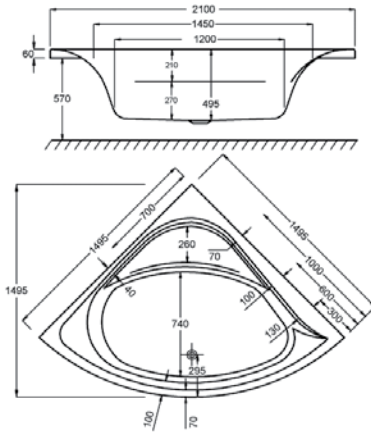

CENTENNIAL

L 1500MM
W 1500MM

	5MM	CARRONITE
CENTENNIAL	✓	✓
CENTENNIAL PANEL	✓	✓

Carronite

Panel

Whirlpool

WATER CAPACITY

407 LTR

This measurement is taken to the overflow

WHIRLPOOL COMPATIBLE

C-LENDA SYSTEMS

1, 2, 3, 4, 5, 6

KIT REFERENCES

STANDARD - AK-07-C

CARRONITE - AK-07-C