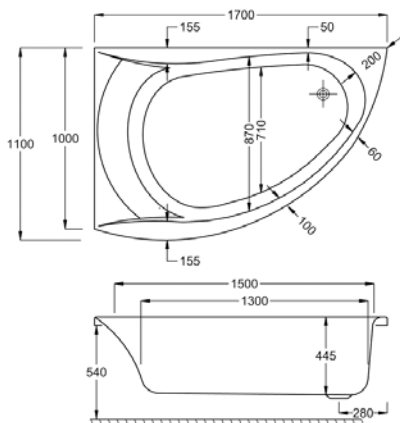

OMEGA

L 1700MM
W 1000MM

	5MM	CARRONITE
OMEGA	✓	✓
AFFINITY 1700 PANEL	✓	✓

Left hand and right hand baths available.
Right hand bath shown.

Carronite

Panel

Whirlpool

WATER CAPACITY

255 LTR

This measurement is taken to the overflow

WHIRLPOOL COMPATIBLE

C-LENDA SYSTEMS

1, 2, 3, 4, 5, 6

KIT REFERENCES

STANDARD - AK-05

CARRONITE - AK-05-C