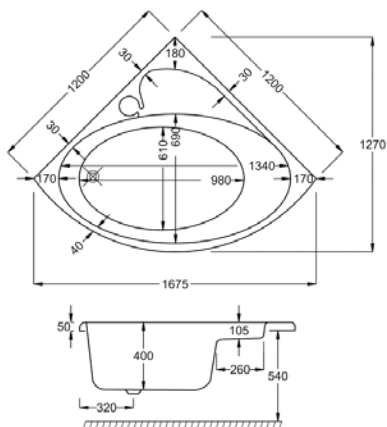

ORIOLE

L 1200MM

W 1200MM

ORIOLE

AFFINITY 1200 PANEL

5MM

CARRONITE

✓

✓

✓

✓

Carronite

Panel

WATER CAPACITY

190 LTR

This measurement is taken to the overflow