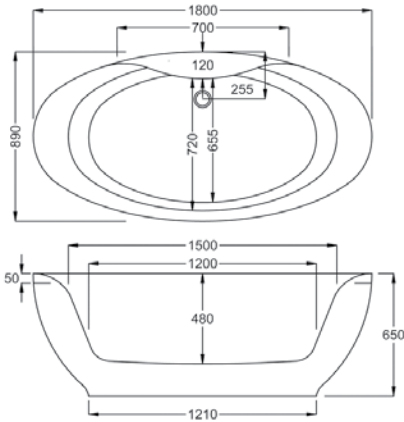

# ELYSEE

L 1800MM  
W 900MM

	5MM	CARRONITE
ELYSEE (INCLUDES WASTE/OVERFLOW)	-	✓
OPTIONAL FILLER (FREESTANDING VERSION ONLY)		
OVERFLOW/FILLER/CLICKER WASTE	-	✓
INSET OPTION ELYSEE INSET	✓	✓

Carronite

Whirlpool

**WATER CAPACITY**  
330 LTR

This measurement is taken to the overflow

**WHIRLPOOL COMPATIBLE**  
C-LENDA SYSTEMS  
1, 2, 3, 4, 5, 6 (INSET ONLY)

**KIT REFERENCES**  
N/A