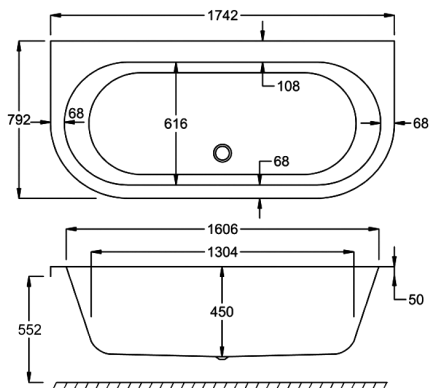

HALCYON D

L 1750MM
W 800MM

	5MM	CARRONITE
HALCYON D	✓	✓
HALCYON D ONE-PIECE PANEL (WHITE)		✓
HALCYON D ONE-PIECE PANEL (GRANITE / COLOUR MATCH)		✓

Carronite

Panel

WATER CAPACITY

253 LTR

This measurement is taken to the overflow