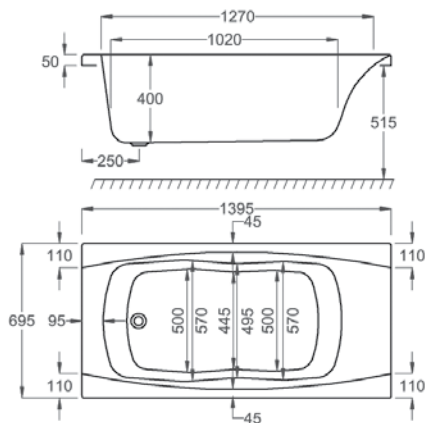

IMPERIAL TG

L 1400MM

W 700MM

	5MM	CARRONITE
IMPERIAL 1400 TG	✓	✓
FRONT PANEL 1400x515	✓	✓
END PANEL 700x515	✓	✓
SCREEN CFS-1 (H=1400MM)	✓	✓
SCREEN CFS-2 (H=1500MM)	✓	✓

Carronite

Panel

Hand
Grips

Whirlpool

WATER CAPACITY

135 LTR

This measurement is taken to the overflow

WHIRLPOOL COMPATIBLE

C-LENDIA SYSTEMS

1 & 4

KIT REFERENCES

STANDARD - AK-01