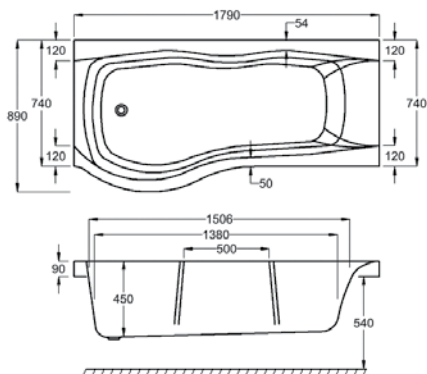

SIGMA

L 1800MM
W 750-900MM

	5MM	CARRONITE
SIGMA SHOWERBATH	✓	✓
SIGMA 1800 SB PANEL	✓	✓
SB END PANEL	✓	✓
SCREEN CSS-2	✓	✓
SET (BATH, SCREEN, FRONT PANEL)	✓	✓

Left hand and right hand baths available.
Left hand bath shown.

Carronite

Panel

Whirlpool

WATER CAPACITY

265 LTR

This measurement is taken to the overflow

WHIRLPOOL COMPATIBLE

C-LENDA SYSTEMS

1, 2, 3, 4, 5, 6

KIT REFERENCES

STANDARD - AK-05

CARRONITE - AK-05-C