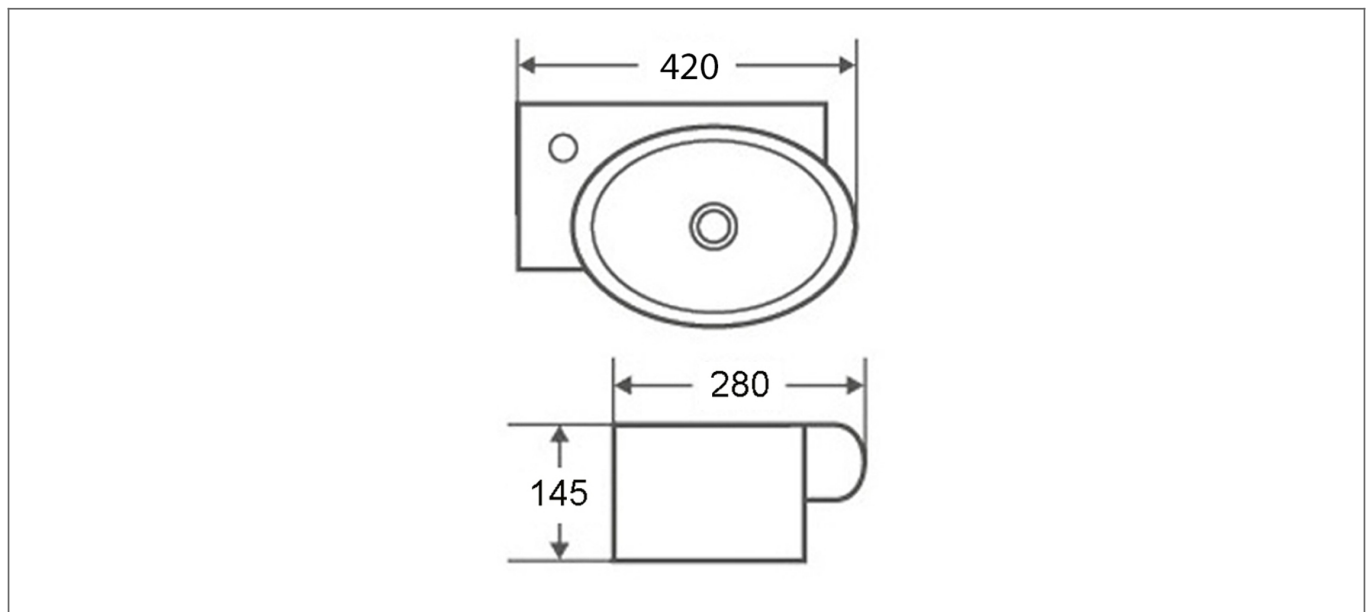

Technical Datasheet

Product Code: SY-WHB6064

Product Description: Synergy Emer Wall Hung Basin 420mm L/H White

Specification

Product Guarantee:	Lifetime
Barcode:	5056474504365
Projection (mm):	280
Material:	Ceramic
Style:	Modern
Shape:	Round
Number Of Tap Holes:	1

Key Features

- Clean, straight lines, uncluttered spaces. Embrace modernistic style from the 20th century
- The natural raw materials make ceramic hard wearing, scratch-proof & resistant to limescale
- Features 1 tap hole suitable for mono bath mixers
- Overflow hole included to prevent any bathroom accidents
- Also available with right hand tap hole position

Technical Drawing

Dimensions: All measurements are in millimetres and are subject to normal manufacturing variations.

Due to a continuing development programme to improve design and performance, we reserve all rights to vary specifications without prior notice. Please note, all accessories are for photographic purposes only.