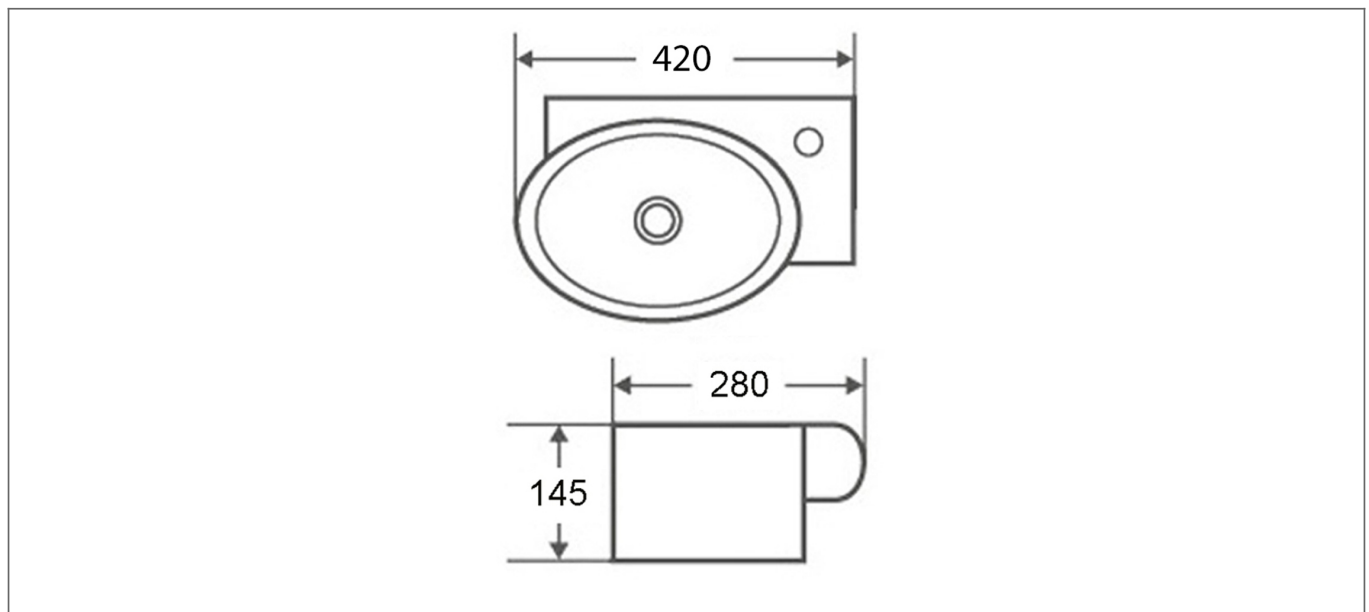

Technical Datasheet

Product Code: SY-WHB6069

Product Description: Synergy Emer Wall Hung Basin 420mm R/H White

Specification

Product Guarantee:	Lifetime
Projection (mm):	280
Material:	Ceramic
Style:	Modern
Shape:	Round
Number Of Tap Holes:	1

Key Features

- Clean, straight lines, uncluttered spaces. Embrace modernistic style from the 20th century
- The natural raw materials make ceramic hard wearing, scratch-proof & resistant to limescale
- Features 1 tap hole suitable for mono bath mixers
- Overflow hole included to prevent any bathroom accidents
- Also available with left hand tap hole position

Technical Drawing

Dimensions: All measurements are in millimetres and are subject to normal manufacturing variations.

Due to a continuing development programme to improve design and performance, we reserve all rights to vary specifications without prior notice. Please note, all accessories are for photographic purposes only.