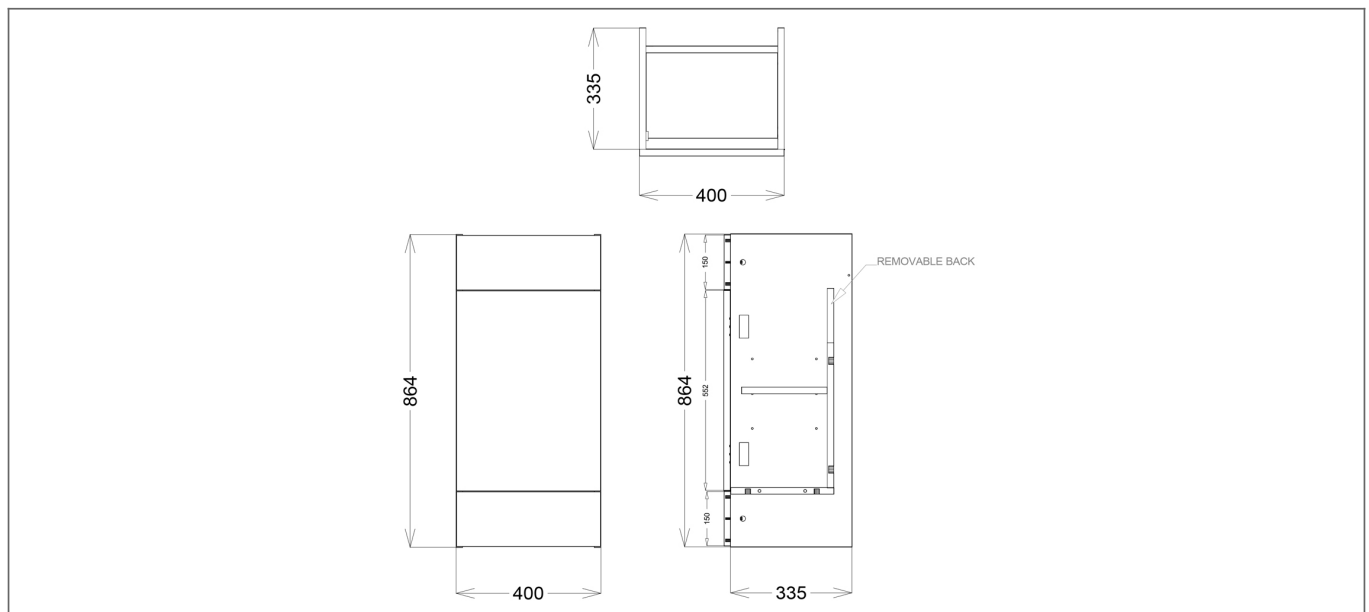

Technical Datasheet

Product Code: **SY-BLE40BUFDMG**

Product Description: **Synergy Blend 400mm Base Unit Matt Grey**

Specification

Number Of Doors:	1
Number Of Shelves:	1
Handle Type:	Pull
Material:	MFC
Style:	Contemporary
Product Guarantee:	Lifetime
Packaged Weight:	17 kg
Packaged Length (Metre):	0.37
Packaged Width (Metre):	0.415
Packaged Height (Metre):	0.879

Technical Drawing

Dimensions: All measurements are in millimetres and are subject to normal manufacturing variations.

Due to a continuing development programme to improve design and performance, we reserve all rights to vary specifications without prior notice. Please note, all accessories are for photographic purposes only.