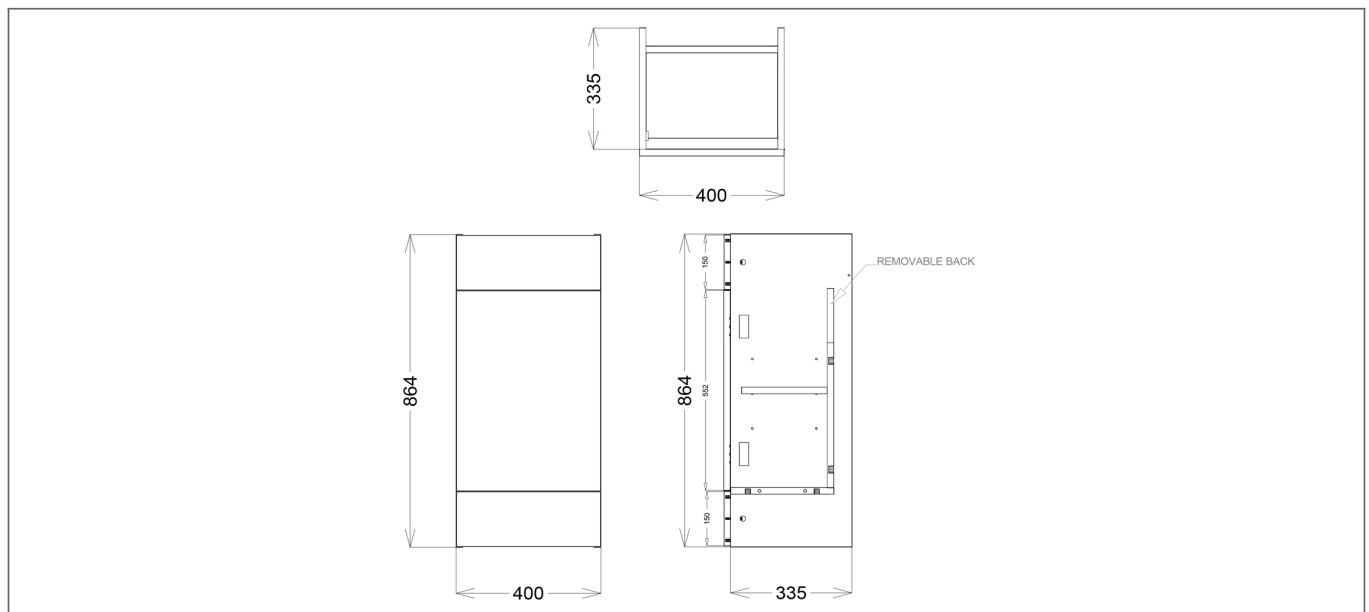

Technical Datasheet

Product Code: SY-BLE40BUFDWMW

Product Description: Synergy Blend 400mm Base Unit Matt White

Specification

Number Of Doors:	1
Number Of Shelves:	1
Handle Type:	Pull
Material:	MFC
Style:	Contemporary
Product Guarantee:	Lifetime
Packaged Weight:	17 kg
Packaged Length (Metre):	0.37
Packaged Width (Metre):	0.415
Packaged Height (Metre):	0.879

Technical Drawing

Dimensions: All measurements are in millimetres and are subject to normal manufacturing variations.

Due to a continuing development programme to improve design and performance, we reserve all rights to vary specifications without prior notice. Please note, all accessories are for photographic purposes only.