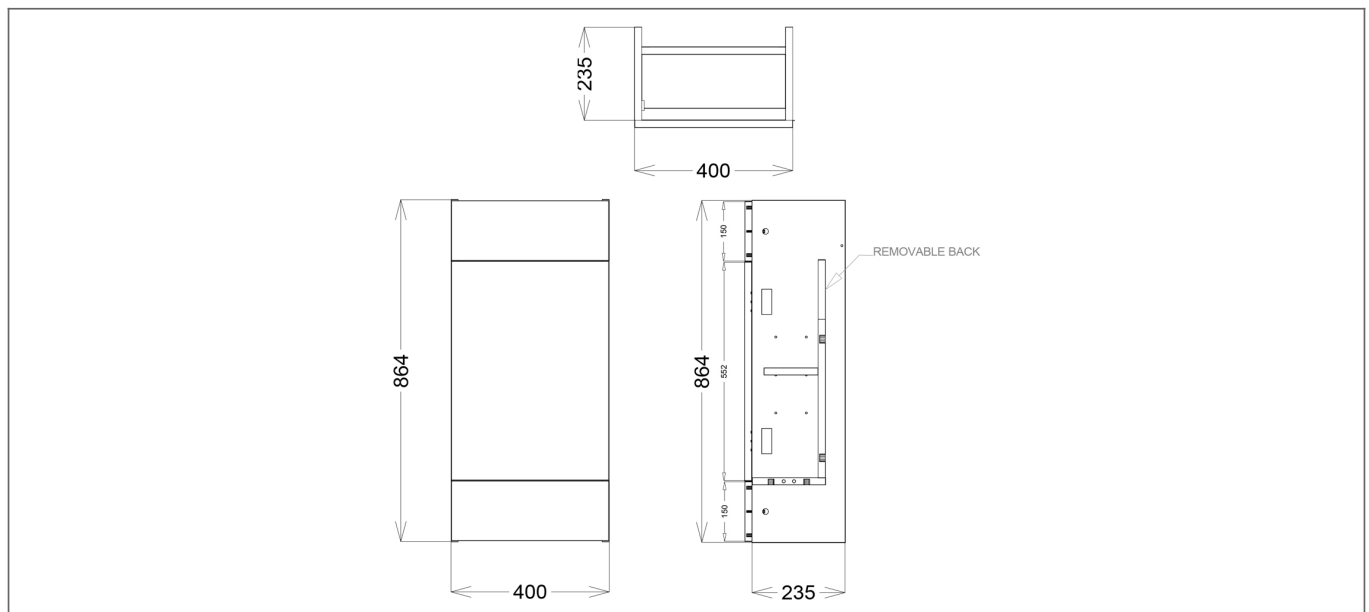

Technical Datasheet

Product Code: **SY-BLE40BUCMW**

Product Description: **Synergy Blend 400mm Base Unit Matt White - Compact**

Specification

Number Of Doors:	1
Number Of Shelves:	1
Material:	MFC
Style:	Contemporary
Product Guarantee:	Lifetime
Barcode:	5056474508967
Packaged Weight:	15 kg
Packaged Length (Metre):	0.27
Packaged Width (Metre):	0.415
Packaged Height (Metre):	0.879

Technical Drawing

Dimensions: All measurements are in millimetres and are subject to normal manufacturing variations.

Due to a continuing development programme to improve design and performance, we reserve all rights to vary specifications without prior notice. Please note, all accessories are for photographic purposes only.