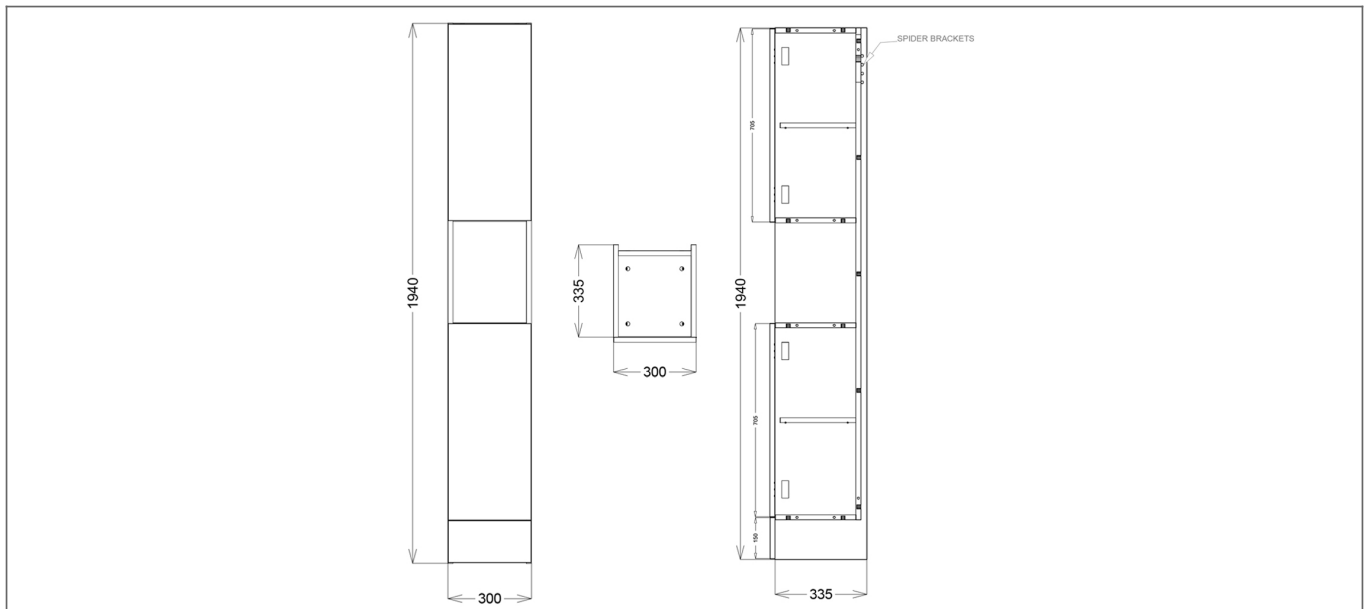

Technical Datasheet

Product Code: SY-BLE30TUMW

Product Description: Synergy Blend 300mm Tall Unit Matt White

Specification

Number Of Doors:	2
Number Of Shelves:	4
Handle Type:	Pull
Material:	MFC
Style:	Contemporary
Product Guarantee:	Lifetime
Barcode:	5056474508875
Packaged Weight:	40 kg
Packaged Length (Metre):	0.37
Packaged Width (Metre):	0.315
Packaged Height (Metre):	1.955

Technical Drawing

Dimensions: All measurements are in millimetres and are subject to normal manufacturing variations.

Due to a continuing development programme to improve design and performance, we reserve all rights to vary specifications without prior notice. Please note, all accessories are for photographic purposes only.