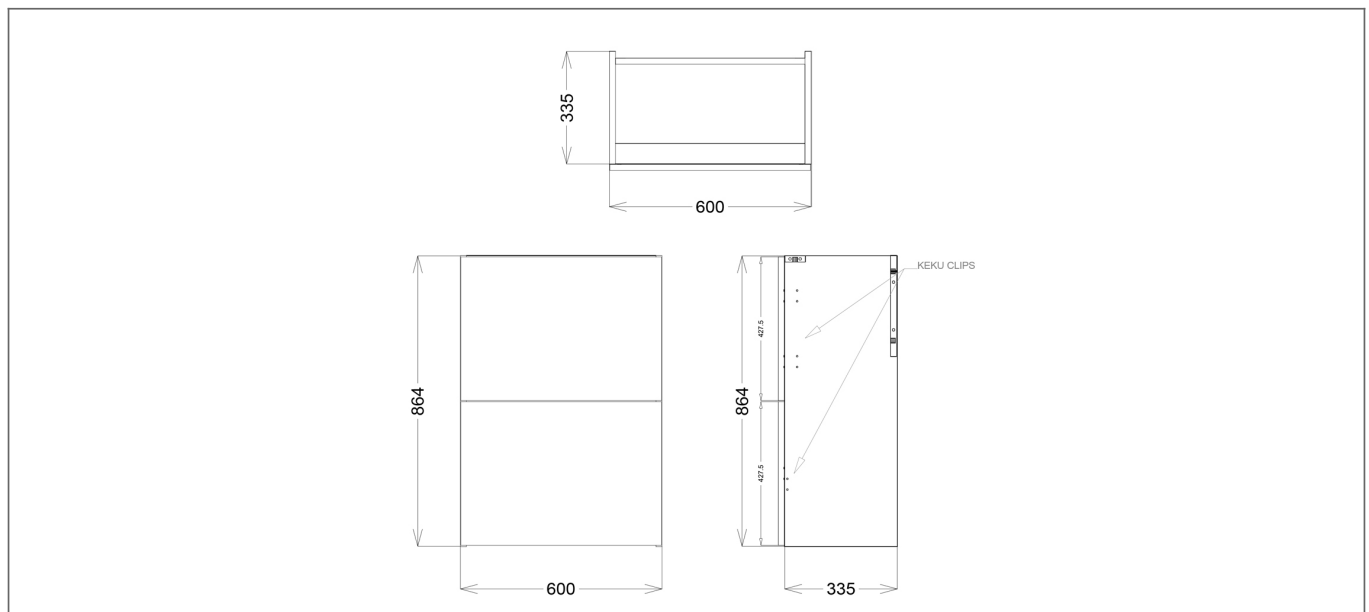

Technical Datasheet

Product Code: SY-BLE60WCFDMW

Product Description: Synergy Blend 600mm W.C. Unit Matt White

Specification

Handle Type:	Push Button
Material:	MFC
Style:	Contemporary
Product Guarantee:	Lifetime
Barcode:	5056474508813
Packaged Weight:	15 kg
Packaged Length (Metre):	0.37
Packaged Width (Metre):	0.615
Packaged Height (Metre):	0.879

Technical Drawing

Dimensions: All measurements are in millimetres and are subject to normal manufacturing variations.

Due to a continuing development programme to improve design and performance, we reserve all rights to vary specifications without prior notice. Please note, all accessories are for photographic purposes only.