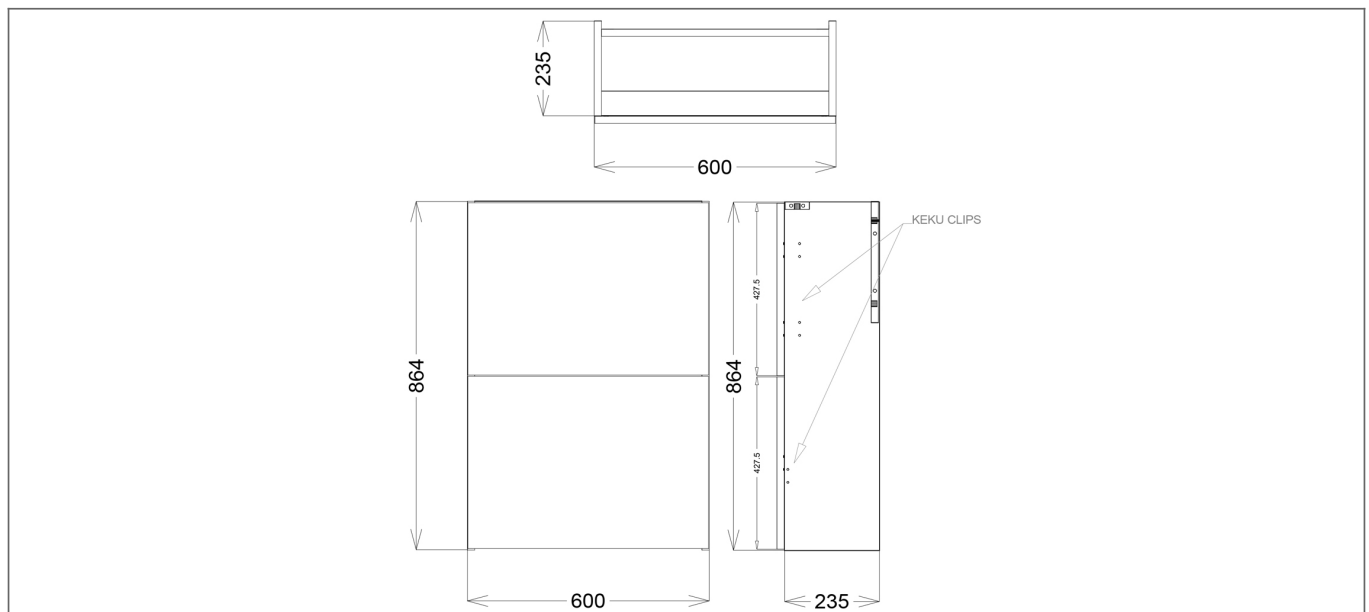

Technical Datasheet

Product Code: **SY-BLE60WCCMG**

Product Description: **Synergy Blend 600mm W.C. Unit Matt Grey - Compact**

Specification

Handle Type:	Push Button
Material:	MFC
Style:	Contemporary
Product Guarantee:	Lifetime
Barcode:	5056474508790
Packaged Weight:	14 kg
Packaged Length (Metre):	0.27
Packaged Width (Metre):	0.615
Packaged Height (Metre):	0.879

Technical Drawing

Dimensions: All measurements are in millimetres and are subject to normal manufacturing variations.

Due to a continuing development programme to improve design and performance, we reserve all rights to vary specifications without prior notice. Please note, all accessories are for photographic purposes only.