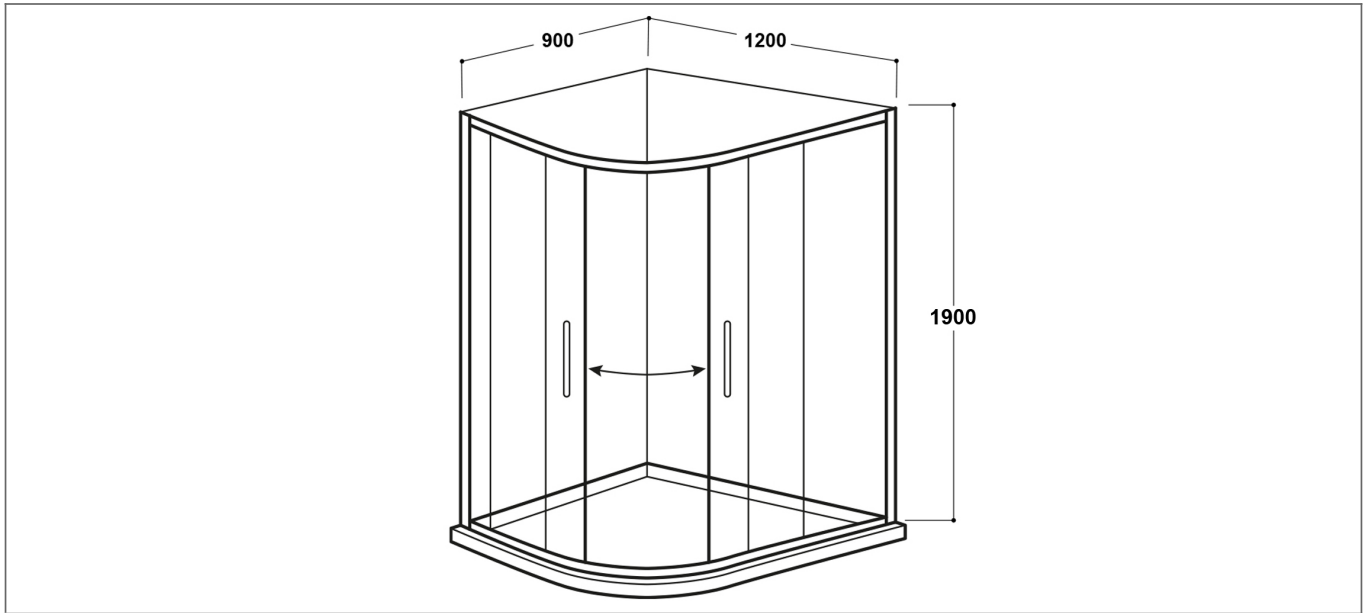

Technical Datasheet

Product Code: SY-VOD6SD006B-D

Product Description: Synergy Vodas 6+ 2 Door Offset Quad 900x1200x1900

Specification

Material:	Glass
Style:	Modern
Shape:	Offset Quadrant
Colour:	Clear
Adjustment (mm):	20
Orientation:	Vertical
Entry Width:	540
Glass Style:	Tempered
Handle Type:	Bar
Product Guarantee:	Lifetime
Number Of Doors:	2
Barcode:	5056474501333
Product Length (mm):	60
Product Width (mm):	1200
Product Height (mm):	1900

Key Features

- Space saving solution which are perfectly suited for smaller bathrooms
- Manufactured from high quality 6mm safety glass (5mm fixed panel)
- Glass is coated in a nano technology preventing limescale
- Framed designs provide more stability & are more watertight
- Benefits from quality magnetic soft closing seals
- Reversible design means it can be fitted either right or left hand
- Features quick release double roller for easy access
- Includes black plated cover caps & handles

Dimensions: All measurements are in millimetres and are subject to normal manufacturing variations.

Due to a continuing development programme to improve design and performance, we reserve all rights to vary specifications without prior notice. Please note, all accessories are for photographic purposes only.

Technical Datasheet

Product Code: SY-VOD6SD006B-D

Product Description: Synergy Vodas 6+ 2 Door Offset Quad 900x1200x1900

Technical Drawing

Dimensions: All measurements are in millimetres and are subject to normal manufacturing variations.