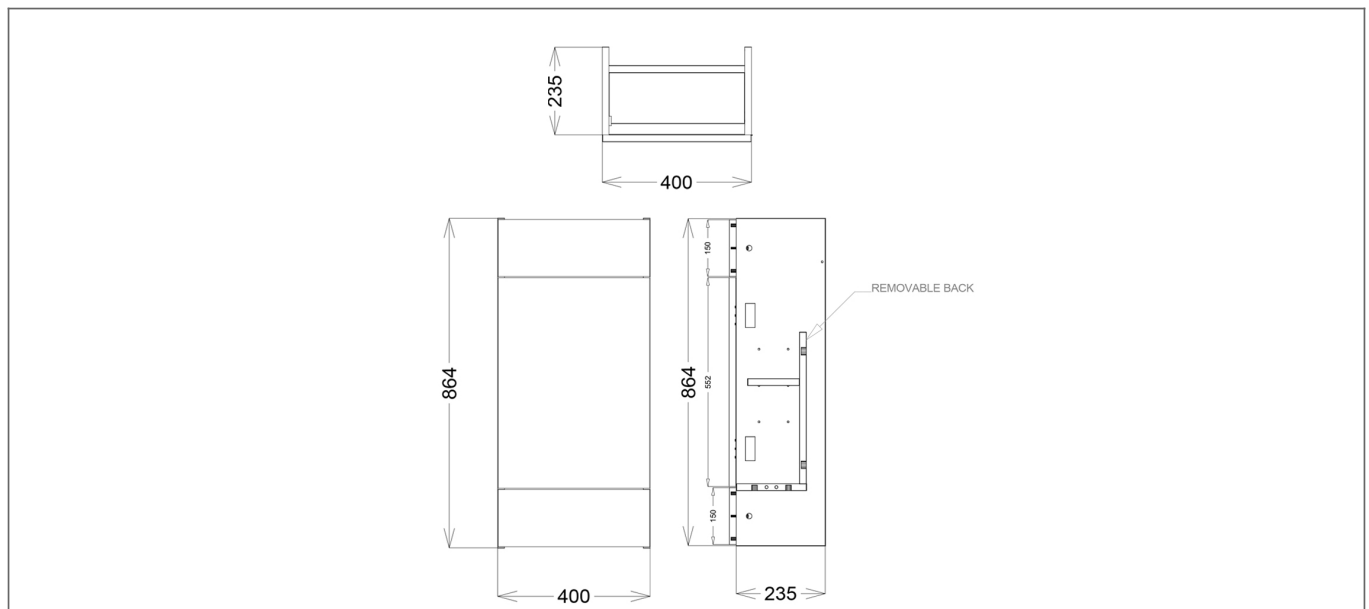

Technical Datasheet

Product Code: SY-BLE40CVC

Product Description: Synergy Blend 400mm Vanity Unit Clay - Compact

Specification

Number Of Doors:	1
Number Of Shelves:	1
Handle Type:	Pull
Material:	MFC
Style:	Contemporary
Product Guarantee:	Lifetime
Barcode:	5056474508479
Packaged Weight:	14 kg
Packaged Length (Metre):	0.27
Packaged Width (Metre):	0.415
Packaged Height (Metre):	0.879

Technical Drawing

Dimensions: All measurements are in millimetres and are subject to normal manufacturing variations.

Due to a continuing development programme to improve design and performance, we reserve all rights to vary specifications without prior notice. Please note, all accessories are for photographic purposes only.