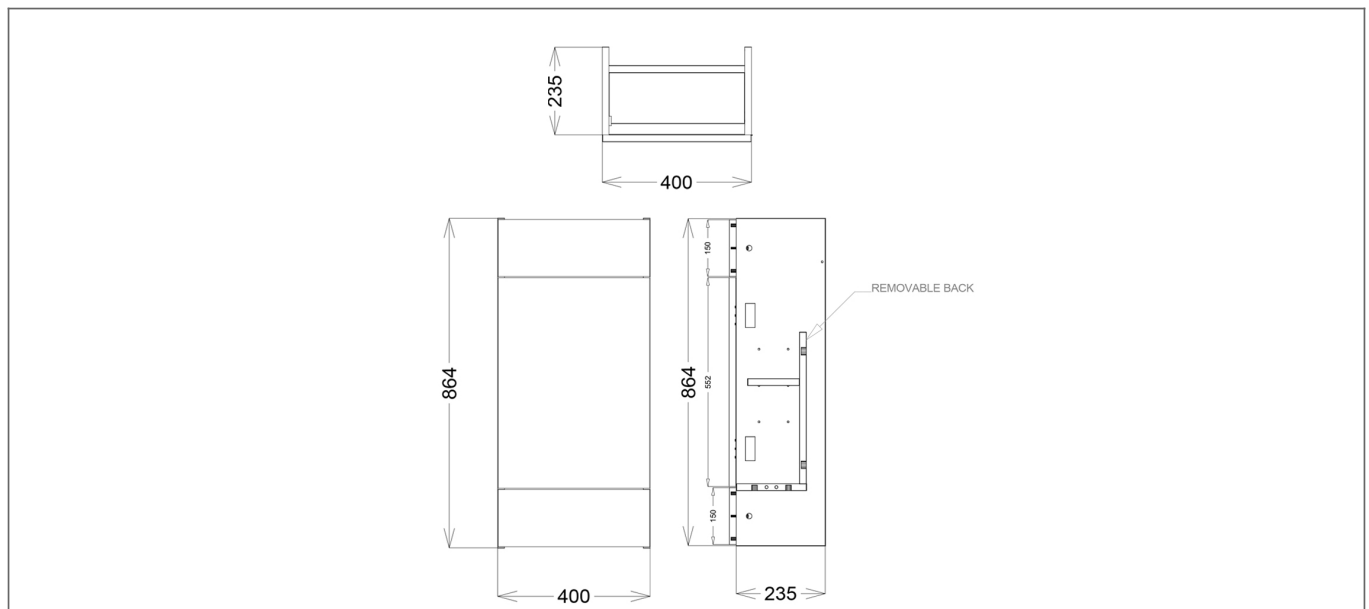

# Technical Datasheet

Product Code: **SY-BLE40CVMG**

Product Description: **Synergy Blend 400mm Vanity Unit Matt Grey -Compact**

## Specification

Number Of Doors:	1
Number Of Shelves:	1
Handle Type:	Pull
Material:	MFC
Style:	Contemporary
Product Guarantee:	Lifetime
Barcode:	5056474508462
Packaged Weight:	14 kg
Packaged Length (Metre):	0.27
Packaged Width (Metre):	0.415
Packaged Height (Metre):	0.879

## Technical Drawing

Dimensions: All measurements are in millimetres and are subject to normal manufacturing variations.

Due to a continuing development programme to improve design and performance, we reserve all rights to vary specifications without prior notice. Please note, all accessories are for photographic purposes only.