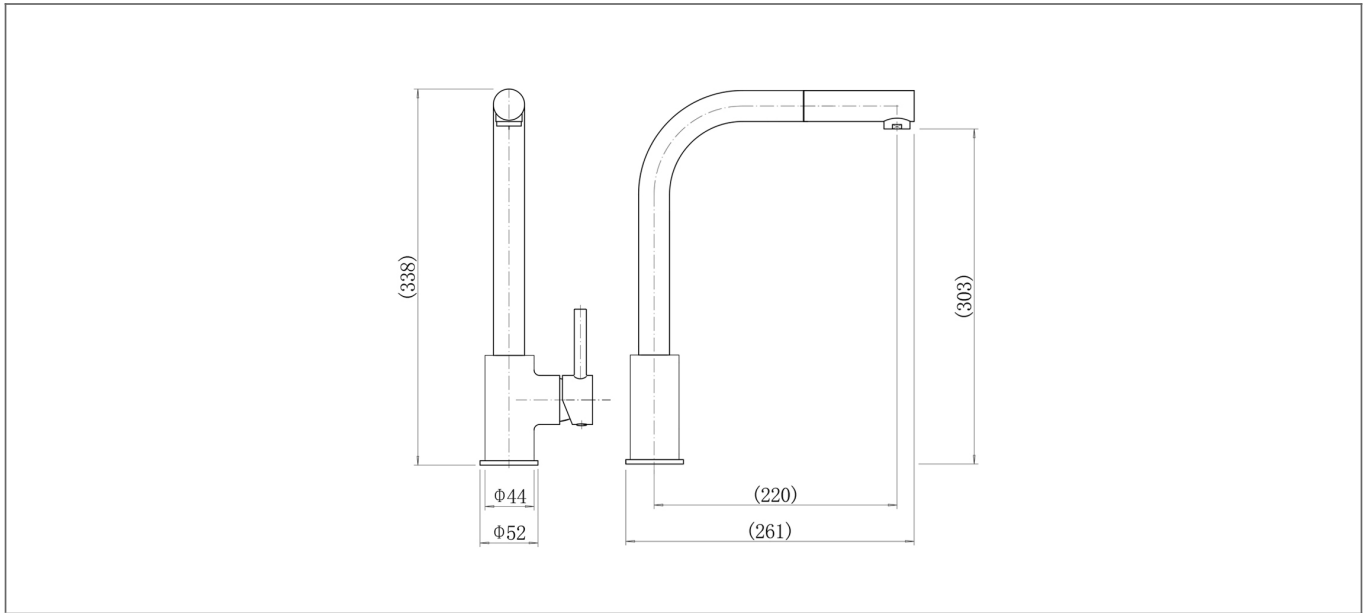

Technical Datasheet

Product Code: **TK003**

Product Description: **Adria Chrome Sink Mixer**

Specification

Product Guarantee:	Lifetime
Barcode:	5056474502620
Material:	Brass
Handle Type:	Lever
Tap Pressure:	Medium - High Pressure
Min Operating Pressure:	0.5 Bar
Waste Included:	No
Number Of Tap Holes:	1
Projection (mm):	261
Flow Rate 0.1 Bar (L/min):	4.5
Flow Rate 0.5 Bar (L/min):	6.9
Flow Rate 1 Bar (L/min):	9.6
Flow Rate 2 Bar (L/min):	13.5
Flow Rate 3 Bar (L/min):	16.6
Colour:	Chrome

Dimensions: All measurements are in millimetres and are subject to normal manufacturing variations.

Due to a continuing development programme to improve design and performance, we reserve all rights to vary specifications without prior notice. Please note, all accessories are for photographic purposes only.

Technical Datasheet

Product Code: **TK003**

Product Description: **Adria Chrome Sink Mixer**

Technical Drawing

Dimensions: All measurements are in millimetres and are subject to normal manufacturing variations.