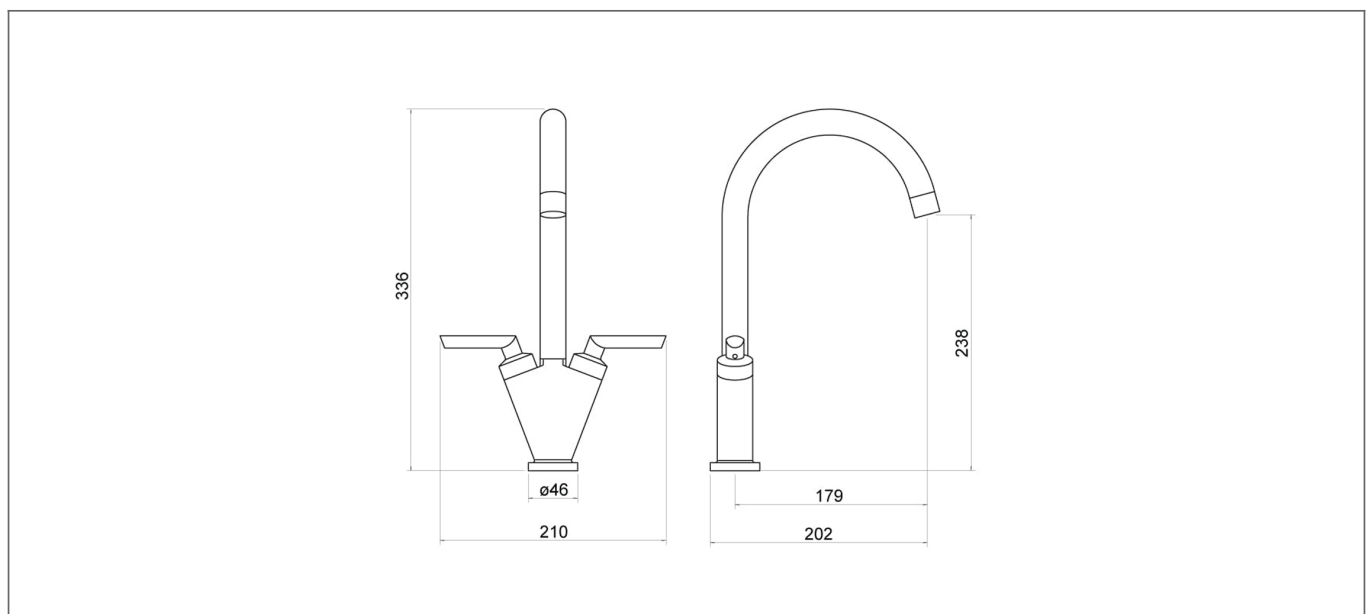

Technical Datasheet

Product Code: TK005CP

Product Description: **Starn Chrome Kitchen Sink Mixer**

Specification

Product Guarantee:	Lifetime
Barcode:	5056474502705
Material:	Brass
Handle Type:	Lever
Tap Pressure:	Medium - High Pressure
Min Operating Pressure:	0.5 Bar
Number Of Tap Holes:	1
Projection (mm):	179
Flow Rate 0.1 Bar (L/min):	6.6
Flow Rate 0.5 Bar (L/min):	10.6
Flow Rate 1 Bar (L/min):	15
Flow Rate 2 Bar (L/min):	21.2
Flow Rate 3 Bar (L/min):	25.7
Colour:	Chrome

Key Features

- Lever handle for smooth operation and precise water control
- Manufactured from high quality brass
- For piece of mind, this product comes with a market leading lifetime guarantee
- High quality, long lasting chrome finish to compliment any style of bathroom
- Part of our fantastic Trisen range of taps & showers, exclusively distributed by Robert Lee
- Complete with ½" flexible tails

Technical Drawing

Dimensions: All measurements are in millimetres and are subject to normal manufacturing variations.

Due to a continuing development programme to improve design and performance, we reserve all rights to vary specifications without prior notice. Please note, all accessories are for photographic purposes only.