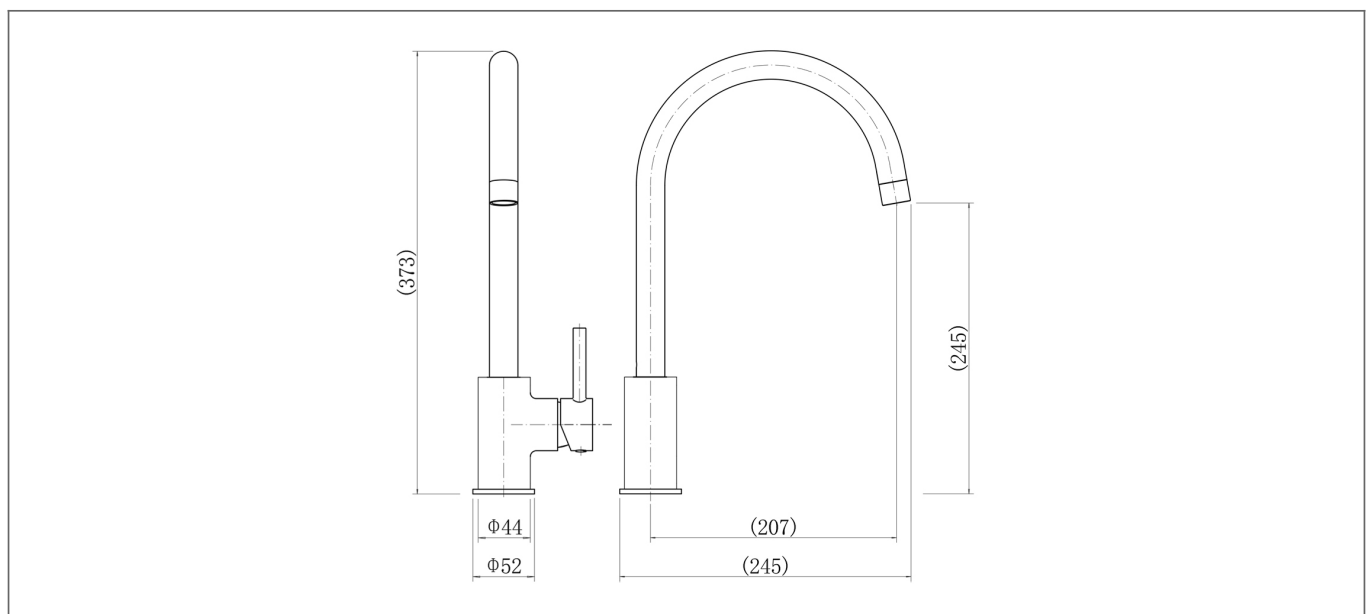

Technical Datasheet

Product Code: **TK010**

Product Description: **Breno Chrome Kitchen Sink Mixer**

Specification

Product Guarantee:	Lifetime
Barcode:	5056474502668
Material:	Brass
Handle Type:	Lever
Tap Pressure:	Medium - High Pressure
Min Operating Pressure:	0.5 Bar
Number Of Tap Holes:	1
Projection (mm):	245
Flow Rate 0.1 Bar (L/min):	4.4
Flow Rate 0.5 Bar (L/min):	6.6
Flow Rate 1 Bar (L/min):	9.1
Flow Rate 2 Bar (L/min):	12.7
Flow Rate 3 Bar (L/min):	15.5
Colour:	Chrome

Key Features

- Lever handle for smooth operation and precise water control
- Manufactured from high quality brass
- For piece of mind, this product comes with a market leading lifetime guarantee
- High quality, long lasting chrome finish to compliment any style of bathroom
- Part of our fantastic Trisen range of taps & showers, exclusively distributed by Robert Lee
- Complete with ½" flexible tails

Technical Drawing

Dimensions: All measurements are in millimetres and are subject to normal manufacturing variations.

Due to a continuing development programme to improve design and performance, we reserve all rights to vary specifications without prior notice. Please note, all accessories are for photographic purposes only.