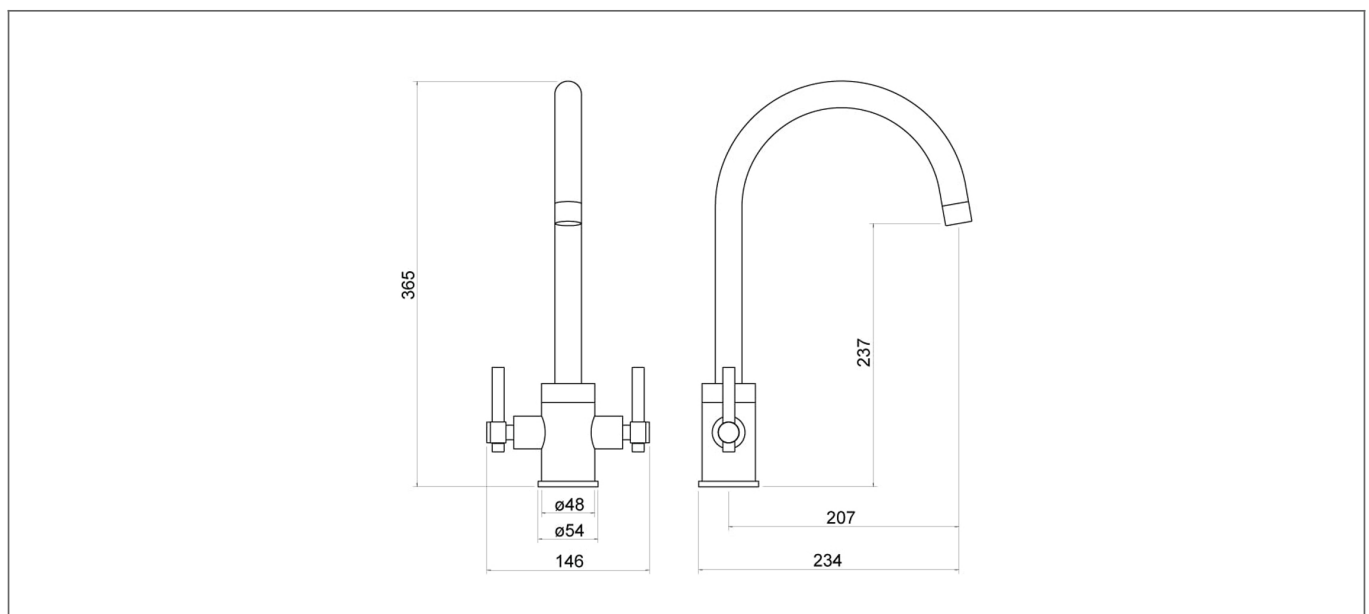

Technical Datasheet

Product Code: **TK012**

Product Description: **Avara Chrome Sink Mixer**

Specification

Product Guarantee:	Lifetime
Barcode:	5056474502750
Material:	Brass
Handle Type:	Lever
Tap Pressure:	Medium - High Pressure
Min Operating Pressure:	0.5 Bar
Number Of Tap Holes:	1
Projection (mm):	207
Flow Rate 0.1 Bar (L/min):	4.3
Flow Rate 0.5 Bar (L/min):	6.5
Flow Rate 1 Bar (L/min):	9.5
Flow Rate 2 Bar (L/min):	12.1
Flow Rate 3 Bar (L/min):	15.6
Colour:	Chrome

Key Features

- Lever handle for smooth operation and precise water control
- Manufactured from high quality brass
- For piece of mind, this product comes with a market leading lifetime guarantee
- High quality, long lasting chrome finish to compliment any style of bathroom
- Part of our fantastic Trisen range of taps & showers, exclusively distributed by Robert Lee
- Complete with ½" flexible tails

Technical Drawing

Dimensions: All measurements are in millimetres and are subject to normal manufacturing variations.

Due to a continuing development programme to improve design and performance, we reserve all rights to vary specifications without prior notice. Please note, all accessories are for photographic purposes only.