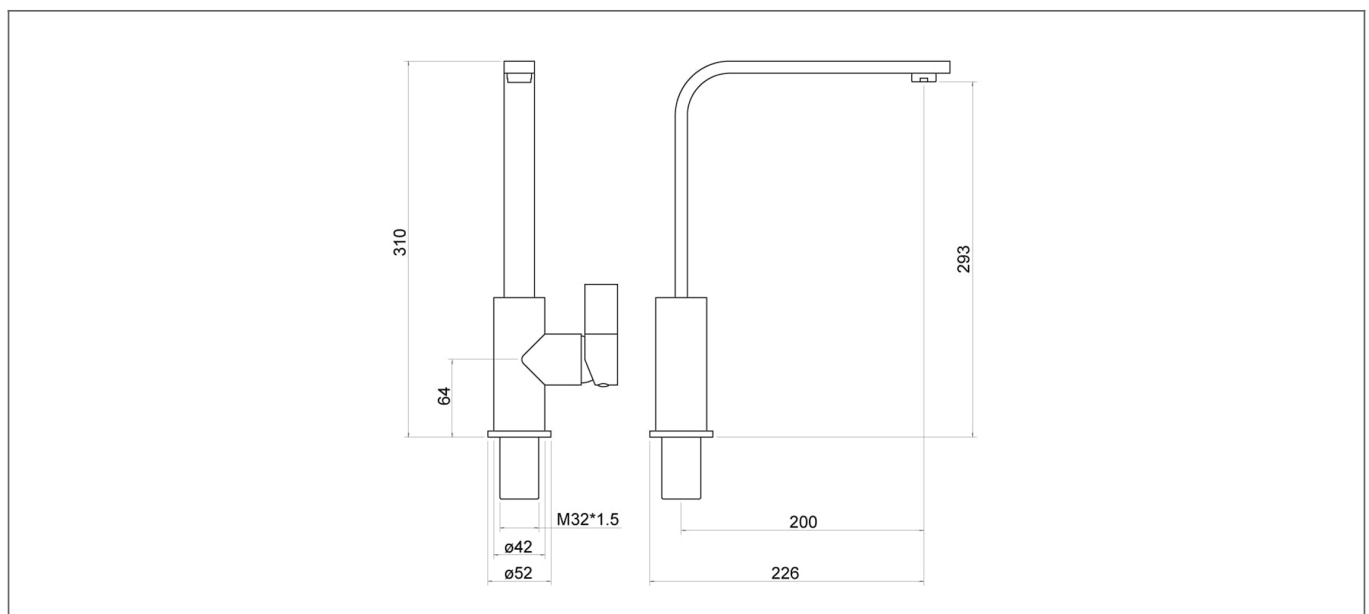

Technical Datasheet

Product Code: **TK014**

Product Description: **Flato Chrome Kitchen Sink Mixer**

Specification

Product Guarantee:	Lifetime
Barcode:	5056474502699
Material:	Brass
Handle Type:	Lever
Tap Pressure:	Medium - High Pressure
Min Operating Pressure:	0.5 Bar
Number Of Tap Holes:	1
Projection (mm):	200
Flow Rate 0.1 Bar (L/min):	3.1
Flow Rate 0.5 Bar (L/min):	4.8
Flow Rate 1 Bar (L/min):	6.8
Flow Rate 2 Bar (L/min):	9.6
Flow Rate 3 Bar (L/min):	11.7
Colour:	Chrome

Technical Drawing

Dimensions: All measurements are in millimetres and are subject to normal manufacturing variations.

Due to a continuing development programme to improve design and performance, we reserve all rights to vary specifications without prior notice. Please note, all accessories are for photographic purposes only.