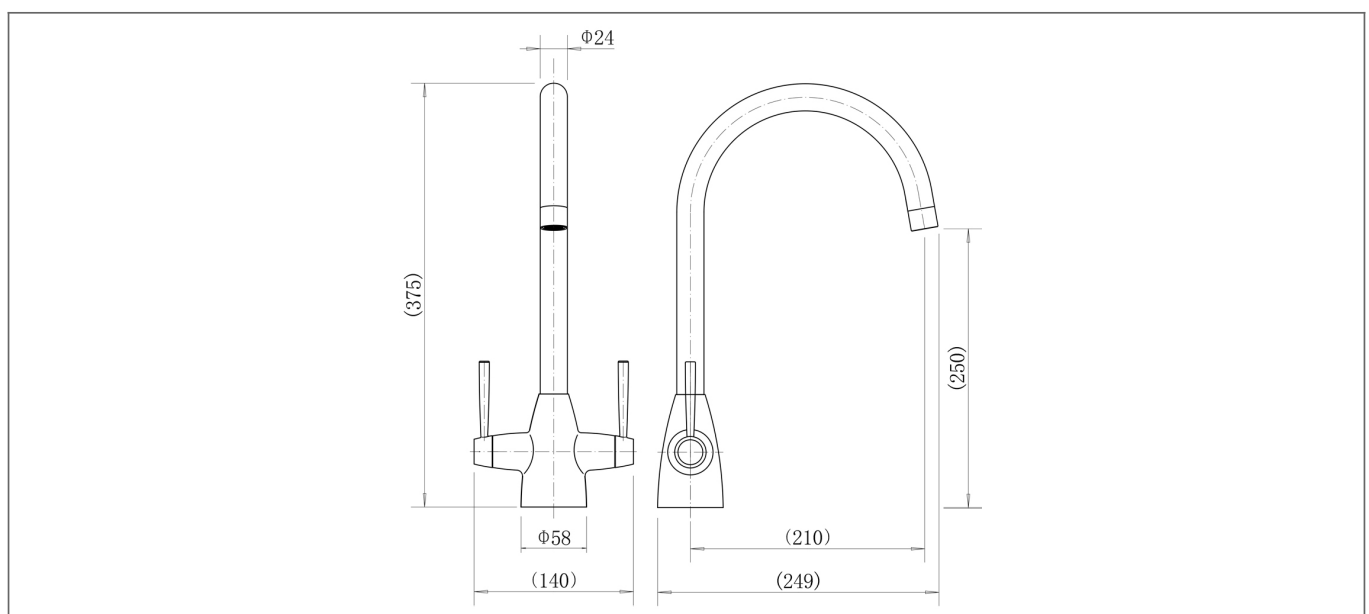

# Technical Datasheet

Product Code: **TK015**

Product Description: **Roune Chrome Kitchen Sink Mixer**

## Specification

Product Guarantee:	Lifetime
Barcode:	5056474502729
Material:	Brass
Handle Type:	Lever
Tap Pressure:	Medium - High Pressure
Min Operating Pressure:	0.5 Bar
Number Of Tap Holes:	1
Projection (mm):	249
Flow Rate 0.1 Bar (L/min):	4.5
Flow Rate 0.5 Bar (L/min):	7
Flow Rate 1 Bar (L/min):	9.7
Flow Rate 2 Bar (L/min):	13.5
Flow Rate 3 Bar (L/min):	16.6
Colour:	Chrome

## Technical Drawing

Dimensions: All measurements are in millimetres and are subject to normal manufacturing variations.

Due to a continuing development programme to improve design and performance, we reserve all rights to vary specifications without prior notice. Please note, all accessories are for photographic purposes only.