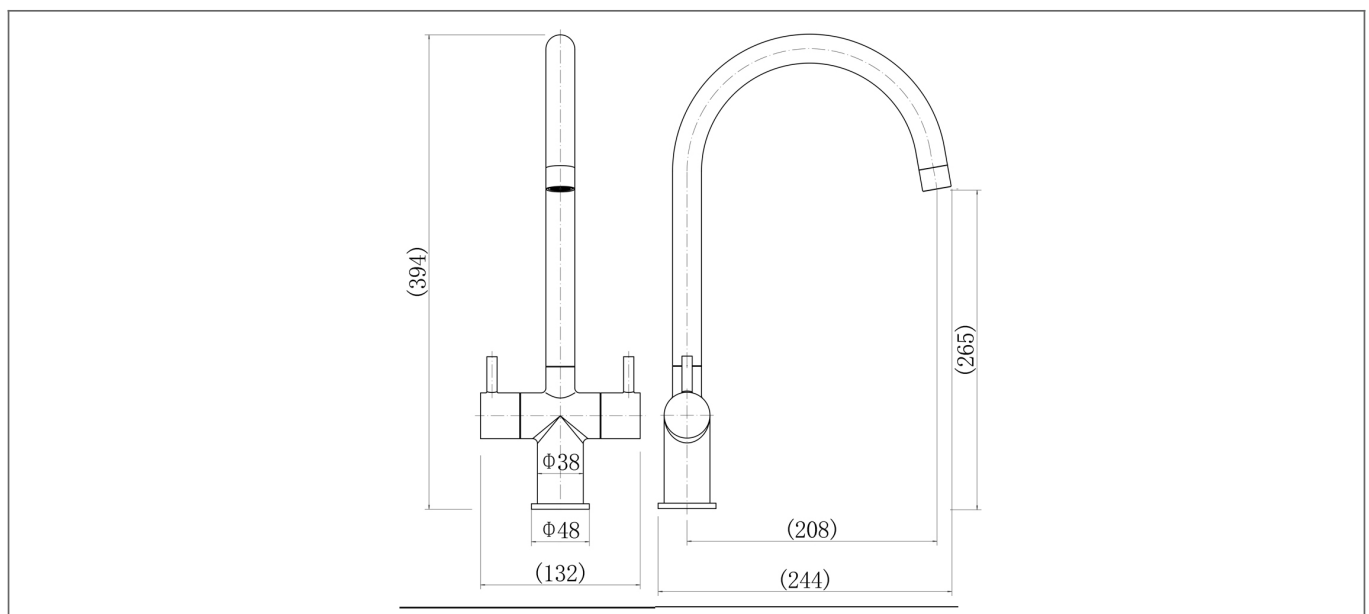

Technical Datasheet

Product Code: **TK016**

Product Description: **Phireo Chrome Sink Mixer**

Specification

Product Guarantee:	Lifetime
Barcode:	5056474502767
Material:	Brass
Handle Type:	Lever
Tap Pressure:	Medium - High Pressure
Min Operating Pressure:	0.5 Bar
Number Of Tap Holes:	1
Projection (mm):	244
Flow Rate 0.1 Bar (L/min):	6.5
Flow Rate 0.5 Bar (L/min):	9.6
Flow Rate 1 Bar (L/min):	13.3
Flow Rate 2 Bar (L/min):	18.7
Flow Rate 3 Bar (L/min):	22.6
Colour:	Chrome

Key Features

- Lever handle for smooth operation and precise water control
- Manufactured from high quality brass
- For piece of mind, this product comes with a market leading lifetime guarantee
- High quality, long lasting chrome finish to compliment any style of bathroom
- Part of our fantastic Trisen range of taps & showers, exclusively distributed by Robert Lee
- Complete with ½" flexible tails

Technical Drawing

Dimensions: All measurements are in millimetres and are subject to normal manufacturing variations.

Due to a continuing development programme to improve design and performance, we reserve all rights to vary specifications without prior notice. Please note, all accessories are for photographic purposes only.