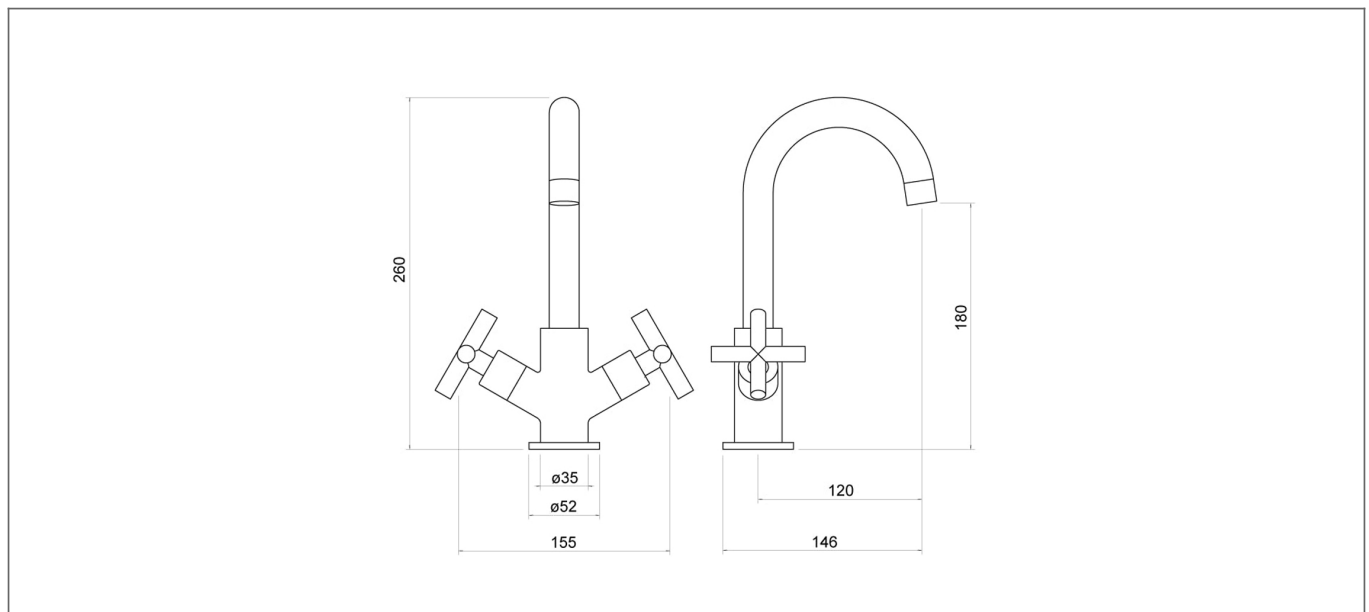

Technical Datasheet

Product Code: **TK017**

Product Description: **Prose Chrome Kitchen Sink Mixer**

Specification

Product Guarantee:	Lifetime
Barcode:	5056474502774
Material:	Brass
Handle Type:	Crosshead
Tap Pressure:	Medium - High Pressure
Min Operating Pressure:	0.5 Bar
Projection (mm):	120
Flow Rate 0.1 Bar (L/min):	9.7
Flow Rate 0.5 Bar (L/min):	14.8
Flow Rate 1 Bar (L/min):	20.8
Flow Rate 2 Bar (L/min):	29.3
Flow Rate 3 Bar (L/min):	36.2
Colour:	Chrome

Key Features

- Crosshead handles giving a timeless symmetry to your bathroom or kitchen
- Manufactured from high quality brass
- For piece of mind, this product comes with a market leading lifetime guarantee
- High quality, long lasting chrome finish to compliment any style of bathroom
- Part of our fantastic Trisen range of taps & showers, exclusively distributed by Robert Lee
- Complete with ½" flexible tails

Technical Drawing

Dimensions: All measurements are in millimetres and are subject to normal manufacturing variations.

Due to a continuing development programme to improve design and performance, we reserve all rights to vary specifications without prior notice. Please note, all accessories are for photographic purposes only.