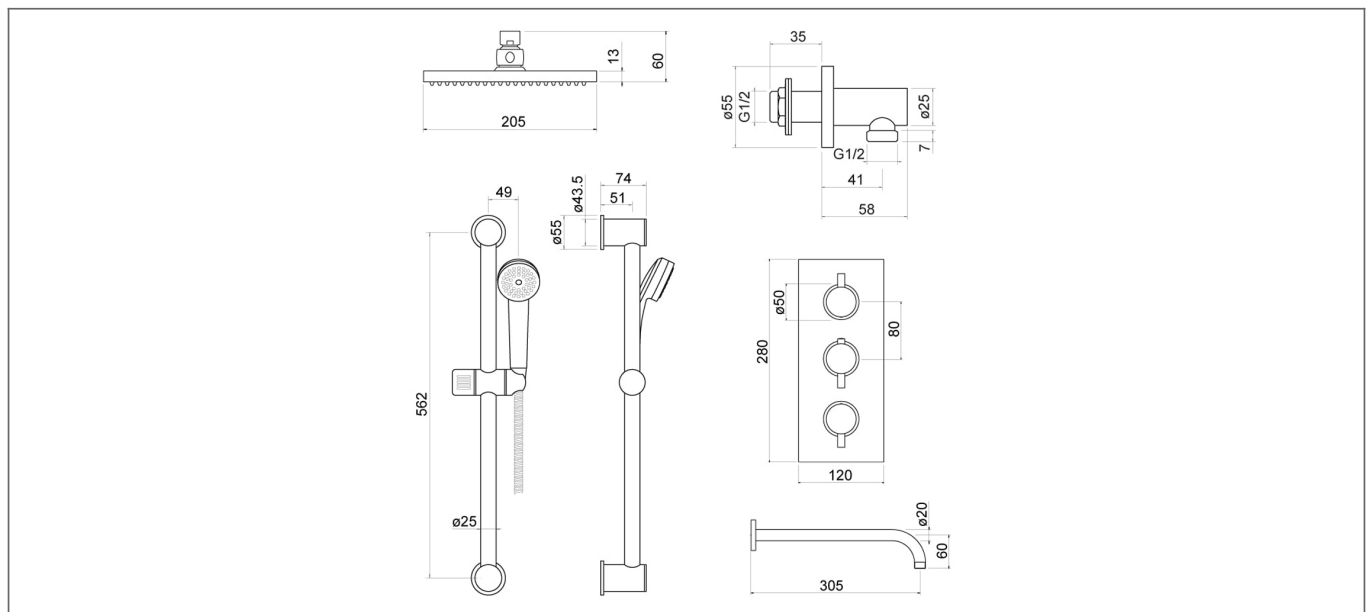

# Technical Datasheet

Product Code: TSS005

Product Description: **Nalor Chrome Concealed Thermostatic Shower Set**

## Specification

Product Guarantee:	Lifetime
Barcode:	5056474502453
Packaged Weight (kg):	5.714 kg
Material:	Brass
Style:	Modern
Min Operating Pressure:	0.5 Bar
Number Of Outlets:	2
Handle Type:	Knob
Valve Type:	Concealed Thermostatic

## Technical Drawing

Dimensions: All measurements are in millimetres and are subject to normal manufacturing variations.

Due to a continuing development programme to improve design and performance, we reserve all rights to vary specifications without prior notice. Please note, all accessories are for photographic purposes only.