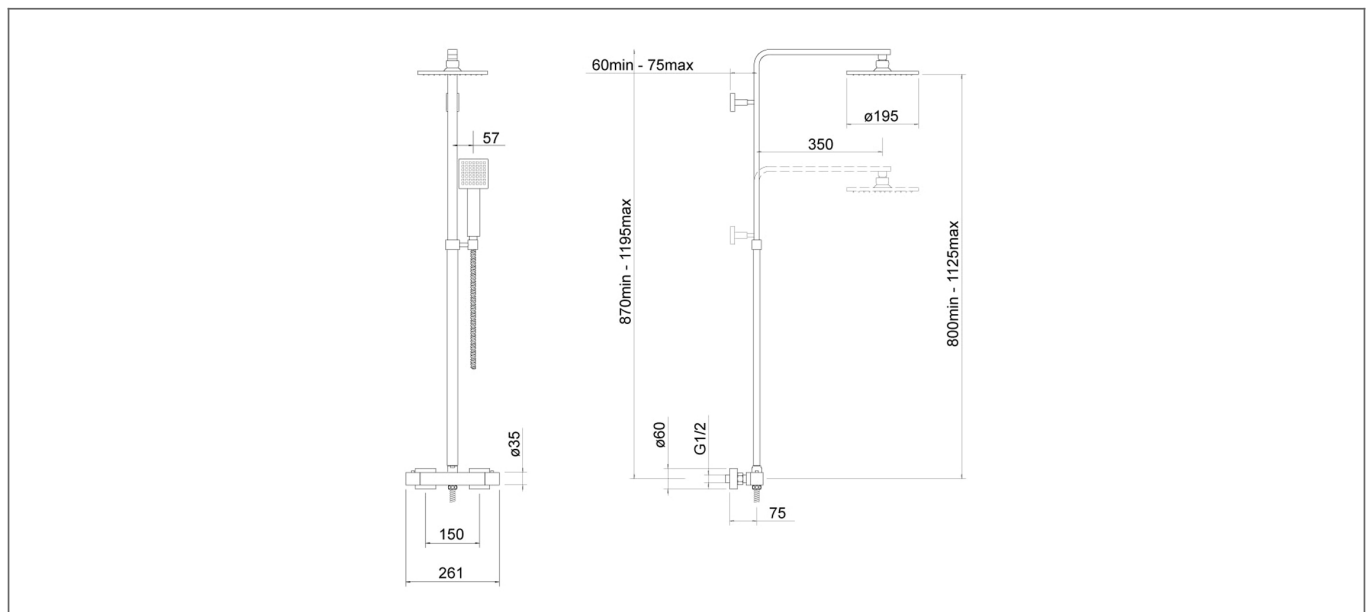

Technical Datasheet

Product Code: TSS101

Product Description: Zacha Black Square Adjustable Thermostatic Shower

Specification

| | |
|-------------------------|---------------|
| Product Guarantee: | Lifetime |
| Barcode: | 5056474502507 |
| Packaged Weight (kg): | 4.15 kg |
| Material: | Brass |
| Style: | Modern |
| Min Operating Pressure: | 0.5 Bar |
| Number Of Outlets: | 2 |
| Handle Type: | Knob |
| Valve Type: | Thermostatic |

Technical Drawing

Dimensions: All measurements are in millimetres and are subject to normal manufacturing variations.

Due to a continuing development programme to improve design and performance, we reserve all rights to vary specifications without prior notice. Please note, all accessories are for photographic purposes only.