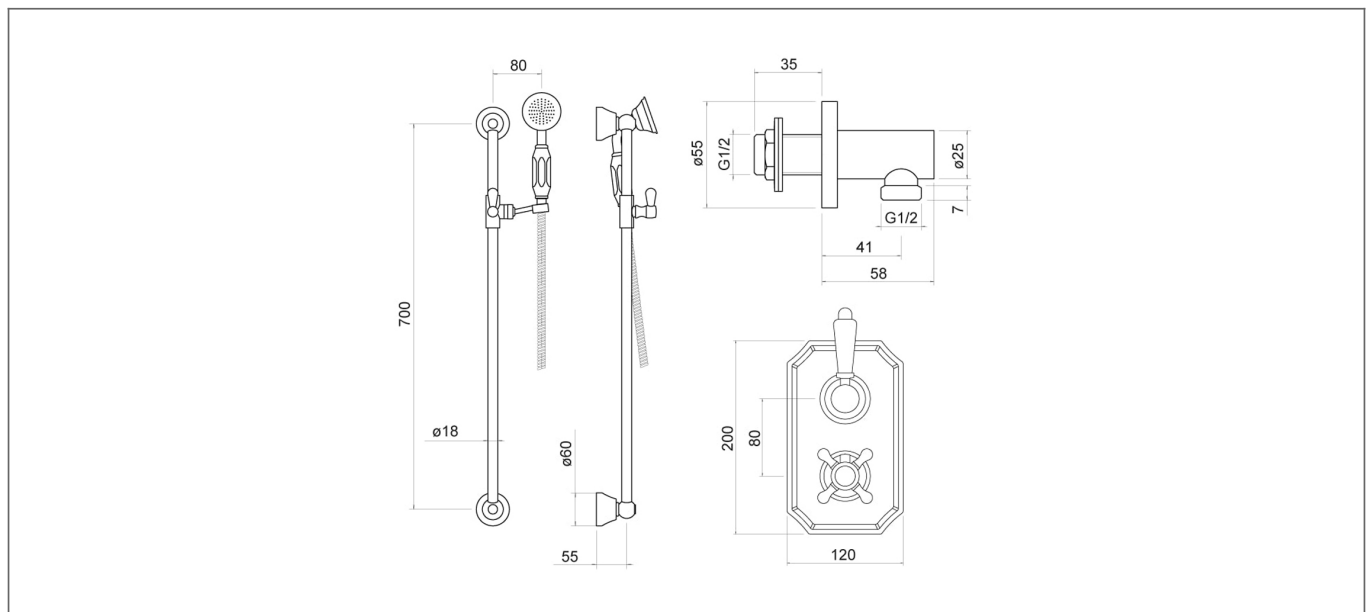

# Technical Datasheet

Product Code: TSS106

Product Description: **Sterma Concealed Thermostatic Shower Set**

## Specification

Product Guarantee:	Lifetime
Barcode:	5056474502538
Packaged Weight (kg):	5.055 kg
Material:	Brass
Style:	Traditional
Min Operating Pressure:	0.5 Bar
Number Of Outlets:	1
Handle Type:	Crosshead
Valve Type:	Concealed Thermostatic

## Technical Drawing

Dimensions: All measurements are in millimetres and are subject to normal manufacturing variations.

Due to a continuing development programme to improve design and performance, we reserve all rights to vary specifications without prior notice. Please note, all accessories are for photographic purposes only.