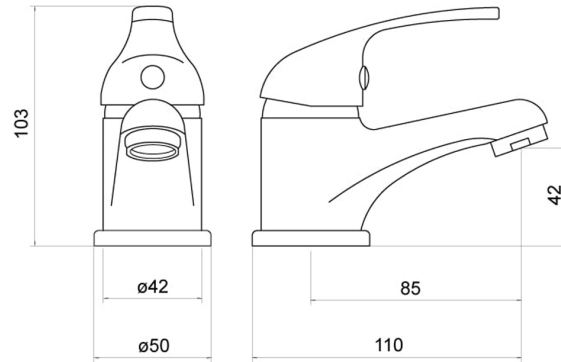

## Specification

Product Guarantee:	Lifetime
Barcode:	5056474501968
Material:	Brass
Handle Type:	Lever
Tap Pressure:	Low Pressure
Min Operating Pressure:	1 Bar
Waste Included:	No
Number Of Tap Holes:	1
Projection (mm):	85
Flow Rate 0.1 Bar (L/min):	6.2
Flow Rate 0.5 Bar (L/min):	9.3
Flow Rate 1 Bar (L/min):	12.9
Flow Rate 2 Bar (L/min):	18.2
Flow Rate 3 Bar (L/min):	22.2
Flow Rate 4 Bar (L/min):	20.3
Flow Rate 5 Bar (L/min):	23.7
Colour:	Chrome

Dimensions: All measurements are in millimetres and are subject to normal manufacturing variations.

Due to a continuing development programme to improve design and performance, we reserve all rights to vary specifications without prior notice. Please note, all accessories are for photographic purposes only.

## Technical Drawing

Dimensions: All measurements are in millimetres and are subject to normal manufacturing variations.

Due to a continuing development programme to improve design and performance, we reserve all rights to vary specifications without prior notice. Please note, all accessories are for photographic purposes only.