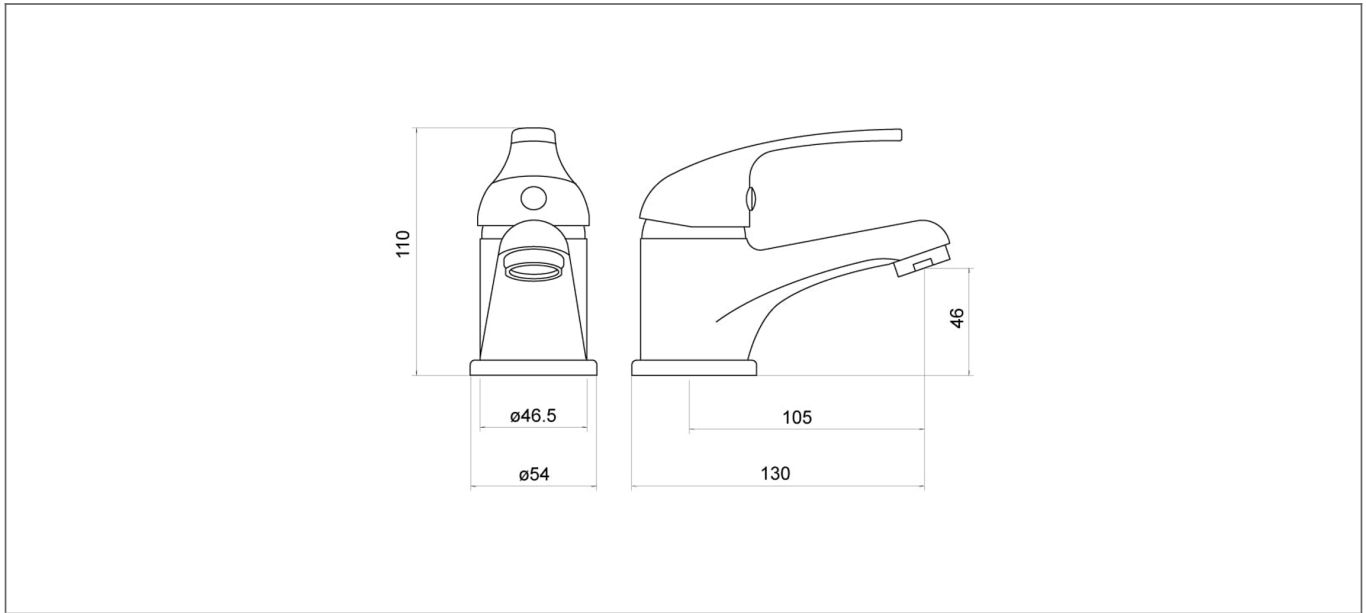

## Specification

Product Guarantee:	Lifetime
Barcode:	5056474501975
Material:	Brass
Handle Type:	Lever
Tap Pressure:	Low Pressure
Min Operating Pressure:	1 Bar
Waste Included:	No
Number Of Tap Holes:	1
Projection (mm):	105
Flow Rate 0.1 Bar (L/min):	6.1
Flow Rate 0.5 Bar (L/min):	9.1
Flow Rate 1 Bar (L/min):	12.6
Flow Rate 2 Bar (L/min):	17.7
Flow Rate 3 Bar (L/min):	21.7
Flow Rate 4 Bar (L/min):	24.7
Flow Rate 5 Bar (L/min):	27.5
Colour:	Chrome

Dimensions: All measurements are in millimetres and are subject to normal manufacturing variations.

Due to a continuing development programme to improve design and performance, we reserve all rights to vary specifications without prior notice. Please note, all accessories are for photographic purposes only.

## Technical Drawing

Dimensions: All measurements are in millimetres and are subject to normal manufacturing variations.

Due to a continuing development programme to improve design and performance, we reserve all rights to vary specifications without prior notice. Please note, all accessories are for photographic purposes only.