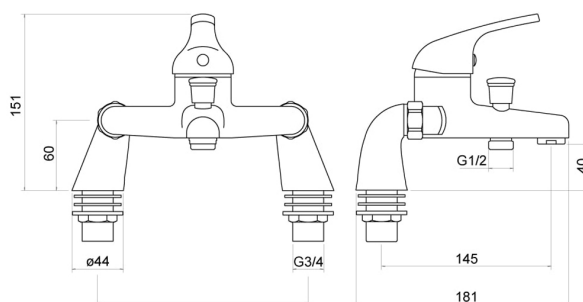

Technical Datasheet

Product Code: TT005

Product Description: Ailsa Chrome Bath Filler

Specification

Product Guarantee:	Lifetime
Barcode:	5056474501999
Material:	Brass
Handle Type:	Lever
Tap Pressure:	Low Pressure
Min Operating Pressure:	0.2 Bar
Number Of Tap Holes:	2
Projection (mm):	181
Flow Rate 0.1 Bar (L/min):	6.6
Flow Rate 0.5 Bar (L/min):	9.9
Flow Rate 1 Bar (L/min):	13.6
Flow Rate 2 Bar (L/min):	19
Flow Rate 3 Bar (L/min):	23.1
Colour:	Chrome

Key Features

- Lever handle for smooth operation and precise water control
- Manufactured from high quality brass
- For piece of mind, this product comes with a market leading lifetime guarantee
- High quality, long lasting chrome finish to compliment any style of bathroom
- Part of our fantastic Trisen range of taps & showers, exclusively distributed by Robert Lee
- Complete with ½" flexible tails

Technical Drawing

Dimensions: All measurements are in millimetres and are subject to normal manufacturing variations.

Due to a continuing development programme to improve design and performance, we reserve all rights to vary specifications without prior notice. Please note, all accessories are for photographic purposes only.