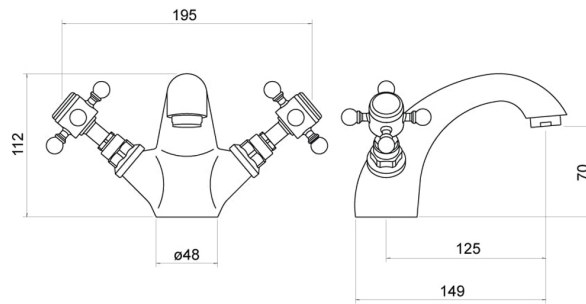

Technical Datasheet

Product Code: TT102

Product Description: **Formby Chrome Mono Basin Mixer**

Specification

Product Guarantee:	Lifetime
Barcode:	5056474502019
Material:	Brass
Handle Type:	Crosshead
Tap Pressure:	Low Pressure
Min Operating Pressure:	0.2 Bar
Waste Included:	No
Number Of Tap Holes:	1
Projection (mm):	125
Flow Rate 0.1 Bar (L/min):	9.8
Flow Rate 0.5 Bar (L/min):	14.4
Flow Rate 1 Bar (L/min):	19.9
Flow Rate 2 Bar (L/min):	28.1
Flow Rate 3 Bar (L/min):	34.5
Colour:	Chrome

Dimensions: All measurements are in millimetres and are subject to normal manufacturing variations.

Due to a continuing development programme to improve design and performance, we reserve all rights to vary specifications without prior notice. Please note, all accessories are for photographic purposes only.

Technical Datasheet

Product Code: TT102

Product Description: **Formby Chrome Mono Basin Mixer**

Technical Drawing

Dimensions: All measurements are in millimetres and are subject to normal manufacturing variations.