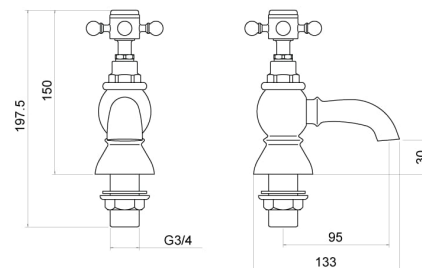

# Technical Datasheet

Product Code: TT106

Product Description: **Formby Chrome Bath Taps**

## Specification

Product Guarantee:	Lifetime
Barcode:	5056474502040
Material:	Brass
Handle Type:	Crosshead
Min Operating Pressure:	0.2 Bar
Number Of Tap Holes:	2
Projection (mm):	133
Colour:	Chrome

## Technical Drawing

Dimensions: All measurements are in millimetres and are subject to normal manufacturing variations.

Due to a continuing development programme to improve design and performance, we reserve all rights to vary specifications without prior notice. Please note, all accessories are for photographic purposes only.