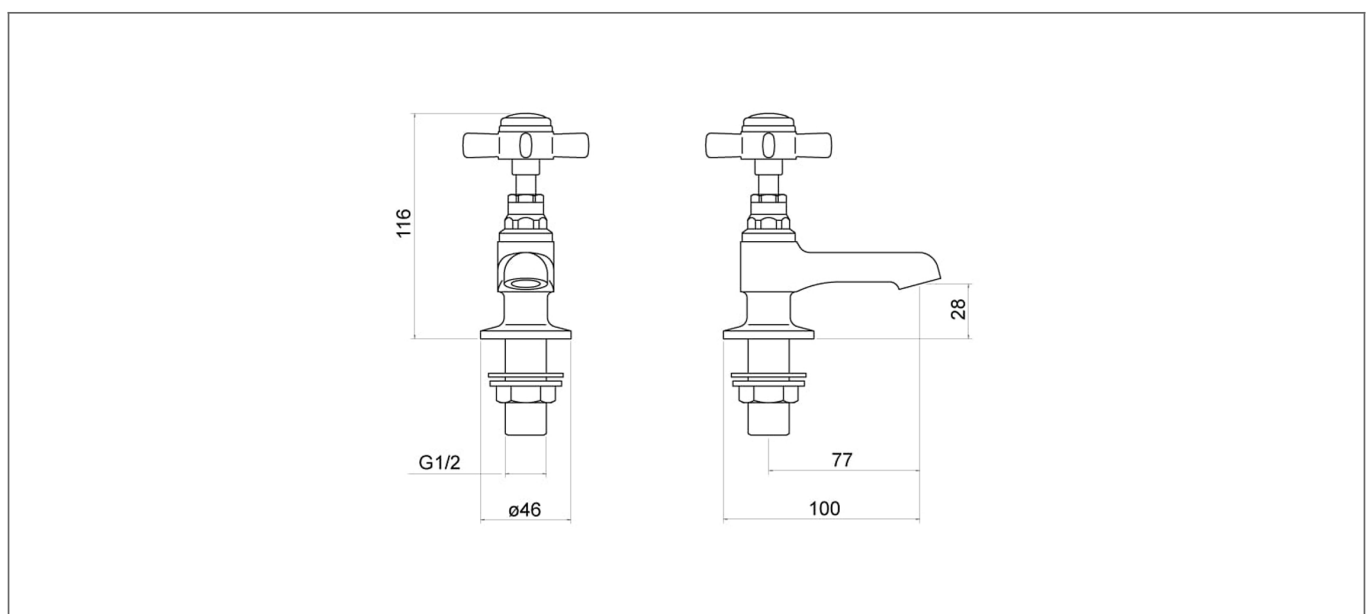

Technical Datasheet

Product Code: TT201

Product Description: **Wisley Chrome Basin Taps**

Specification

Product Guarantee:	Lifetime
Barcode:	5056474502057
Material:	Brass
Handle Type:	Crosshead
Tap Pressure:	Low Pressure
Min Operating Pressure:	0.2 Bar
Number Of Tap Holes:	2
Projection (mm):	77
Flow Rate 0.1 Bar (L/min):	7
Flow Rate 0.5 Bar (L/min):	10.5
Flow Rate 1 Bar (L/min):	14.7
Flow Rate 2 Bar (L/min):	20.7
Flow Rate 3 Bar (L/min):	25.3
Colour:	Chrome

Key Features

- Crosshead handles giving a timeless symmetry to your bathroom or kitchen
- Manufactured from high quality brass
- For piece of mind, this product comes with a market leading lifetime guarantee
- High quality, long lasting chrome finish to compliment any style of bathroom
- Part of our fantastic Trisen range of taps & showers, exclusively distributed by Robert Lee
- Complete with ½" flexible tails

Technical Drawing

Dimensions: All measurements are in millimetres and are subject to normal manufacturing variations.

Due to a continuing development programme to improve design and performance, we reserve all rights to vary specifications without prior notice. Please note, all accessories are for photographic purposes only.