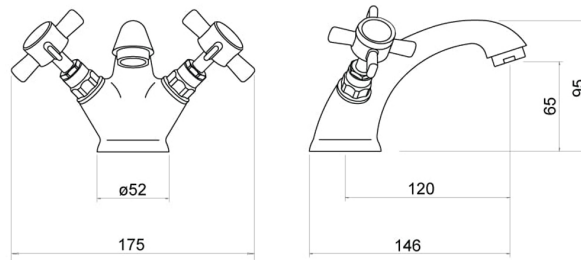

## Specification

Product Guarantee:	Lifetime
Barcode:	5056474502064
Material:	Brass
Handle Type:	Crosshead
Tap Pressure:	Low Pressure
Min Operating Pressure:	0.2 Bar
Waste Included:	No
Number Of Tap Holes:	1
Projection (mm):	120
Flow Rate 0.1 Bar (L/min):	9.8
Flow Rate 0.5 Bar (L/min):	14.7
Flow Rate 1 Bar (L/min):	20.4
Flow Rate 2 Bar (L/min):	28.6
Flow Rate 3 Bar (L/min):	35.1
Colour:	Chrome

Dimensions: All measurements are in millimetres and are subject to normal manufacturing variations.

Due to a continuing development programme to improve design and performance, we reserve all rights to vary specifications without prior notice. Please note, all accessories are for photographic purposes only.

## Technical Drawing

Dimensions: All measurements are in millimetres and are subject to normal manufacturing variations.

Due to a continuing development programme to improve design and performance, we reserve all rights to vary specifications without prior notice. Please note, all accessories are for photographic purposes only.