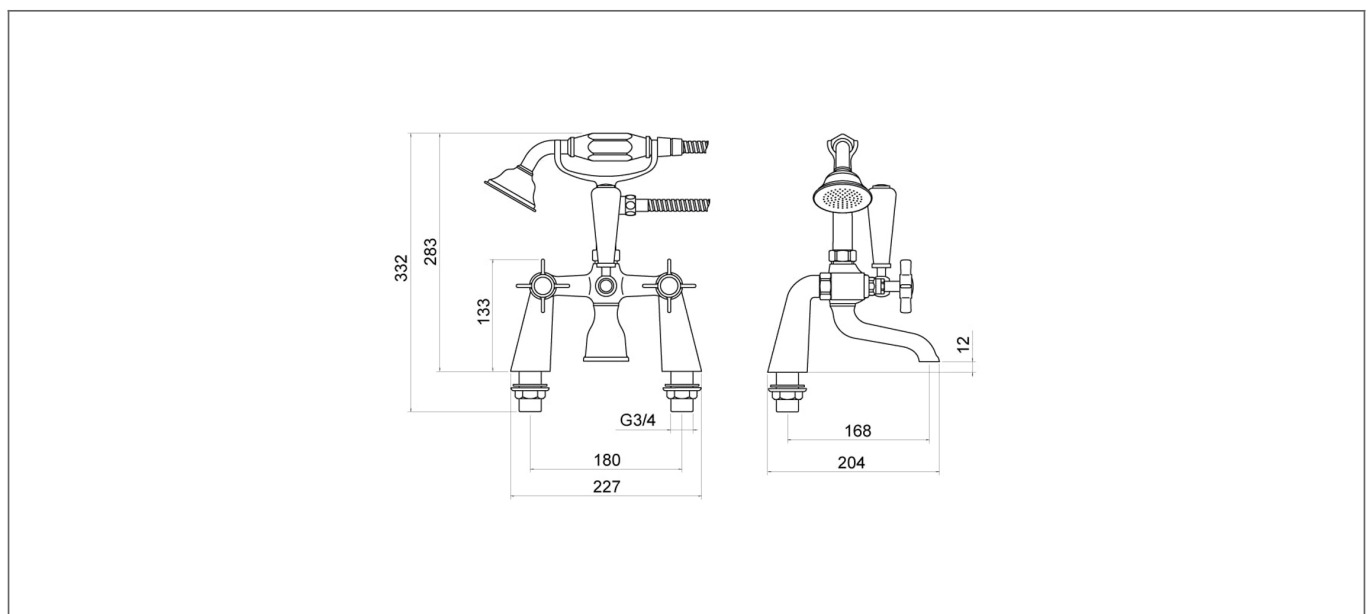

Technical Datasheet

Product Code: **TT204**

Product Description: **Wisley Chrome Bath Shower Mixer**

Specification

Product Guarantee:	Lifetime
Barcode:	5056474502071
Material:	Brass
Handle Type:	Crosshead
Tap Pressure:	High Pressure
Min Operating Pressure:	1 Bar
Number Of Tap Holes:	2
Projection (mm):	204
Flow Rate 0.1 Bar (L/min):	6
Flow Rate 0.5 Bar (L/min):	9
Flow Rate 1 Bar (L/min):	12.5
Flow Rate 2 Bar (L/min):	17.4
Flow Rate 3 Bar (L/min):	21.4
Colour:	Chrome

Key Features

- Crosshead handles giving a timeless symmetry to your bathroom or kitchen
- Manufactured from high quality brass
- For piece of mind, this product comes with a market leading lifetime guarantee
- High quality, long lasting chrome finish to compliment any style of bathroom
- Part of our fantastic Trisen range of taps & showers, exclusively distributed by Robert Lee
- Complete with ½" flexible tails

Technical Drawing

Dimensions: All measurements are in millimetres and are subject to normal manufacturing variations.

Due to a continuing development programme to improve design and performance, we reserve all rights to vary specifications without prior notice. Please note, all accessories are for photographic purposes only.